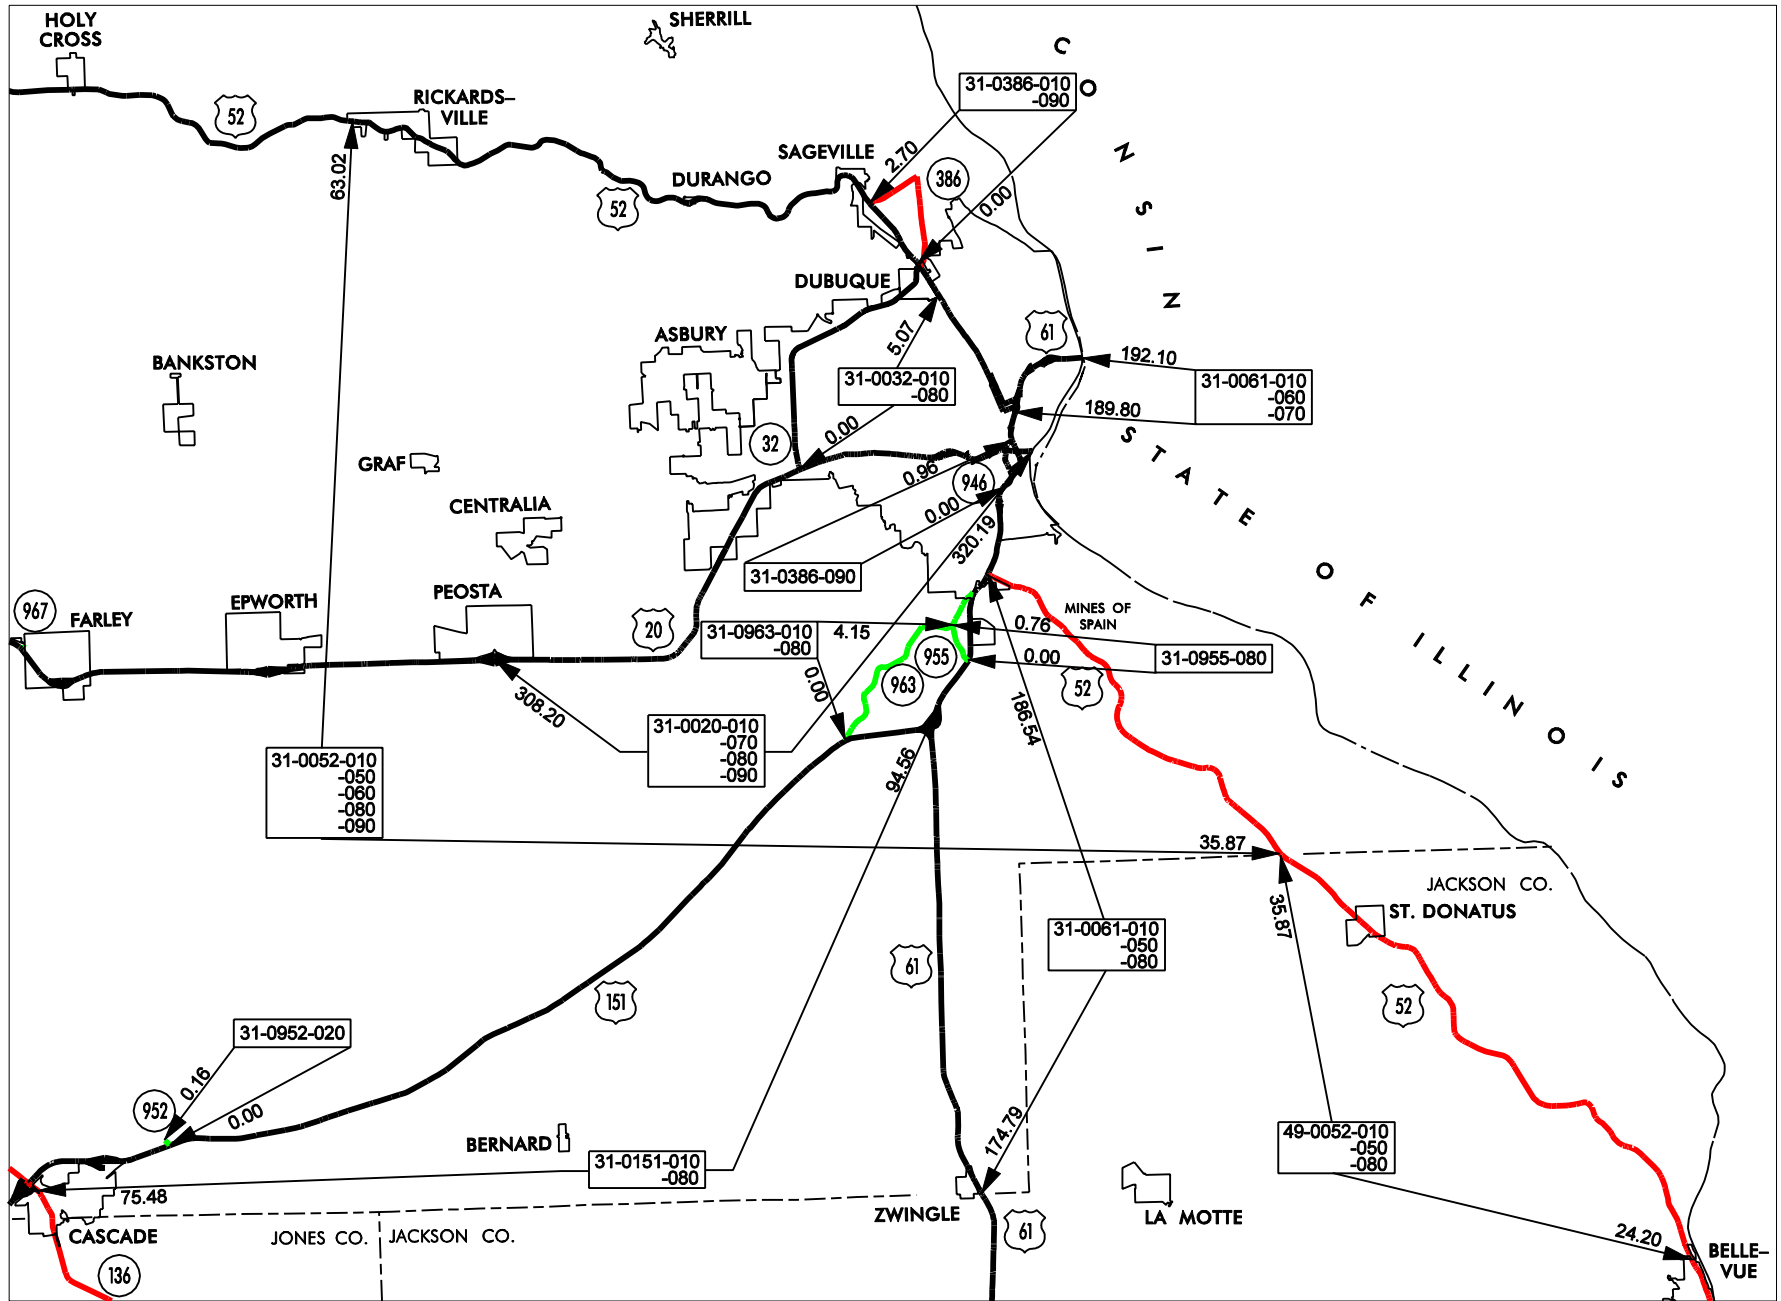

# DUBUQUE GARAGE AREA - Cost Center 556806

- █ Service Level A
- █ Service Level B
- █ Service Level C
- █ Service Level D

DUBUQUE  
31  
 COUNTY