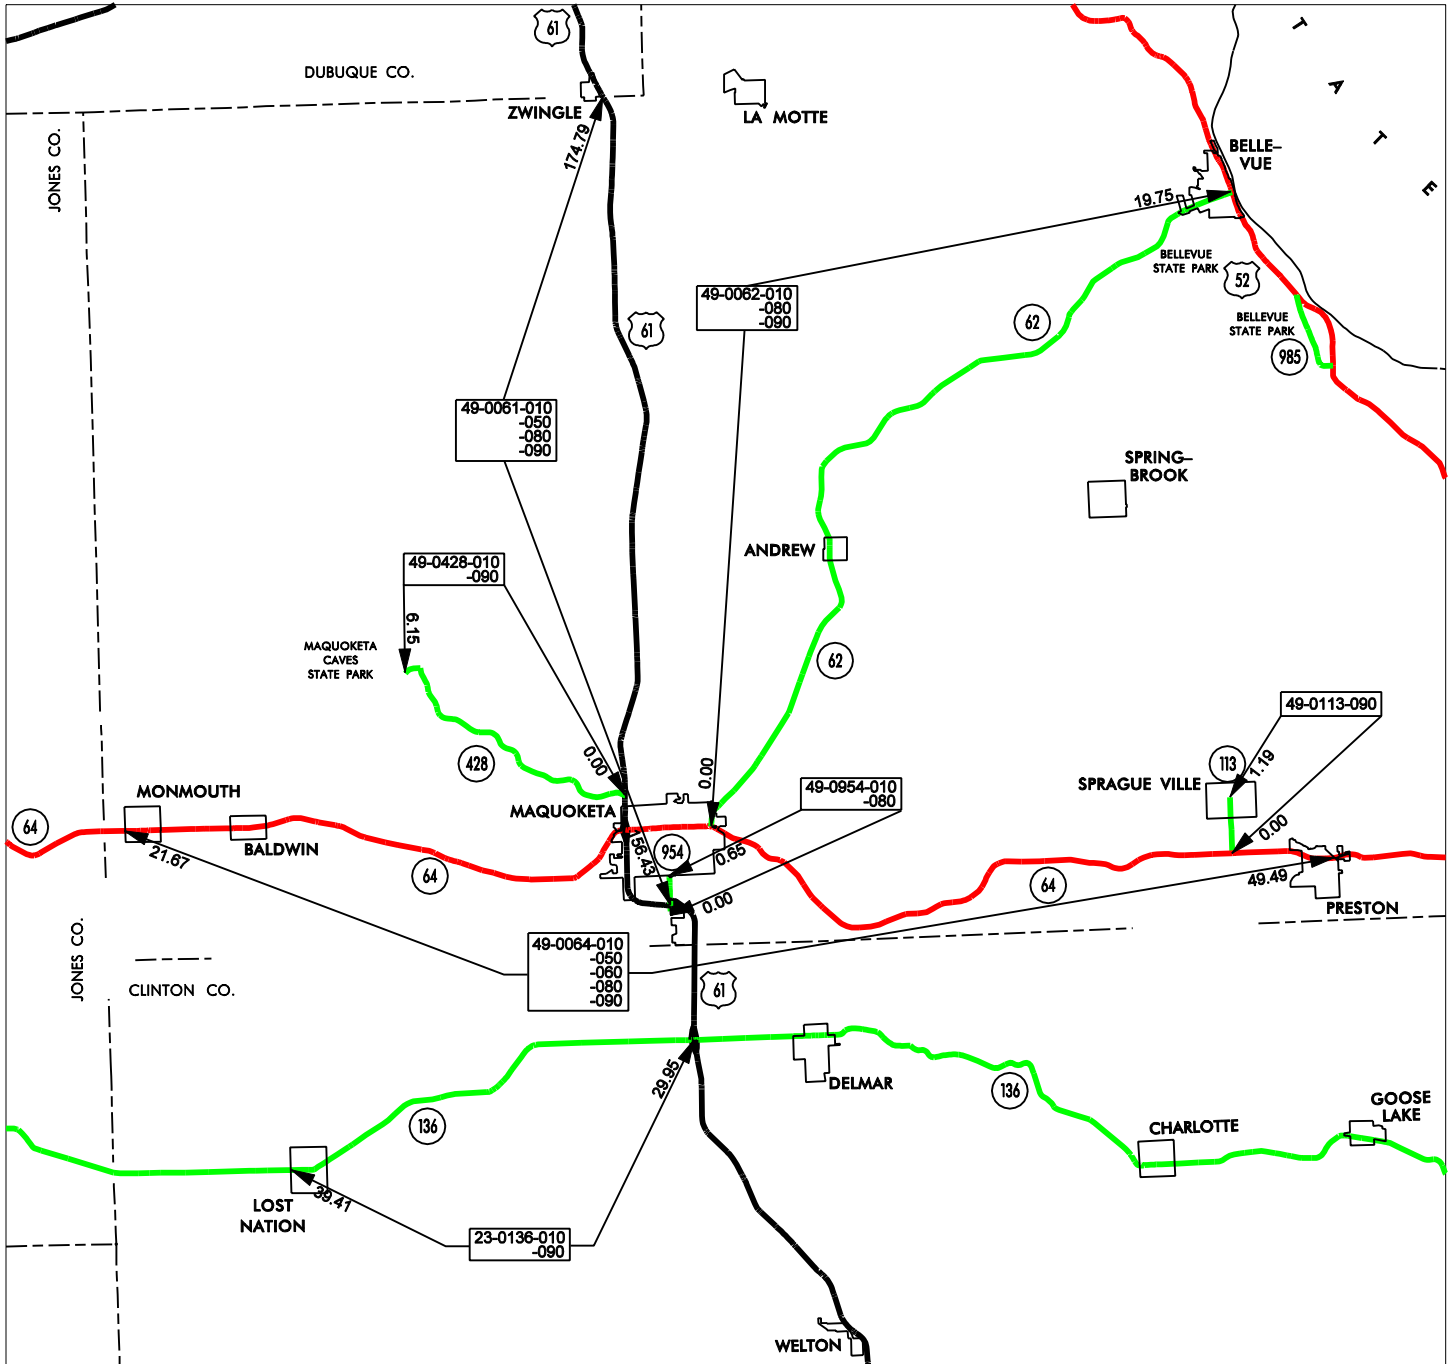

MAQUOKETA GARAGE AREA

Cost Center 556808

- █ Service Level A
- █ Service Level B
- █ Service Level C
- █ Service Level D

JACKSON

 COUNTY