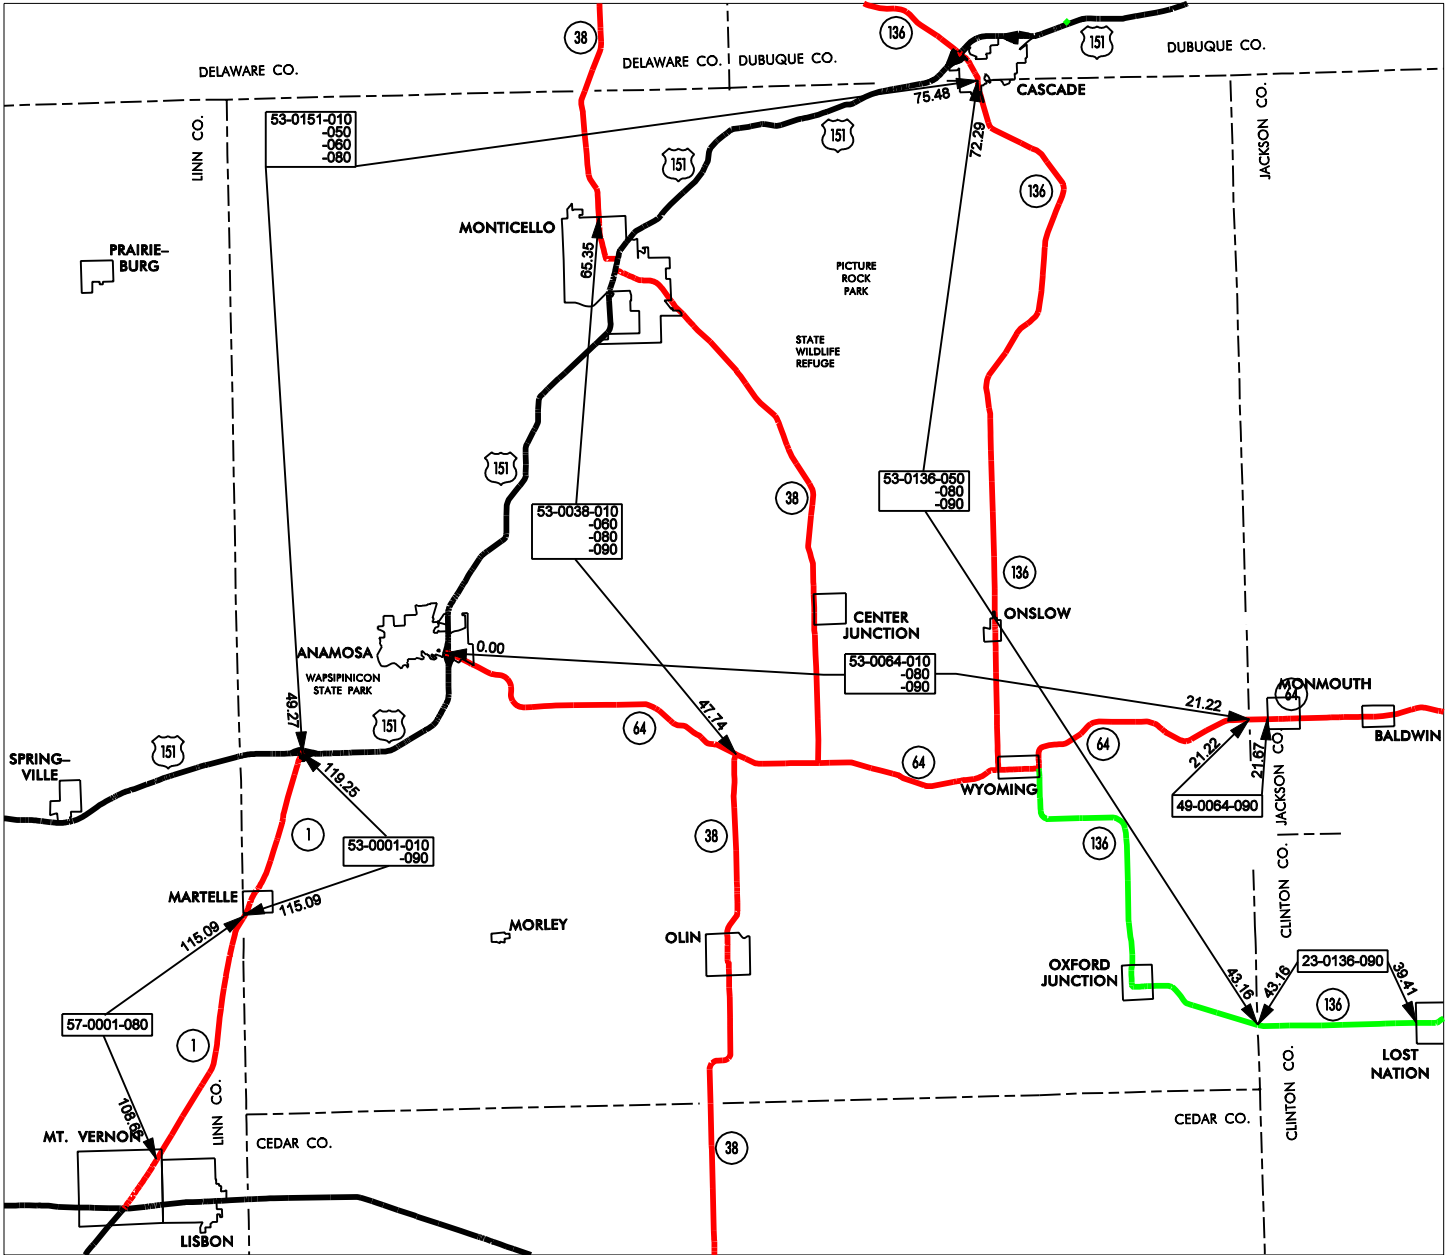

ANAMOSA GARAGE AREA Cost Center 556810

- Service Level A
- Service Level B
- Service Level C
- Service Level D