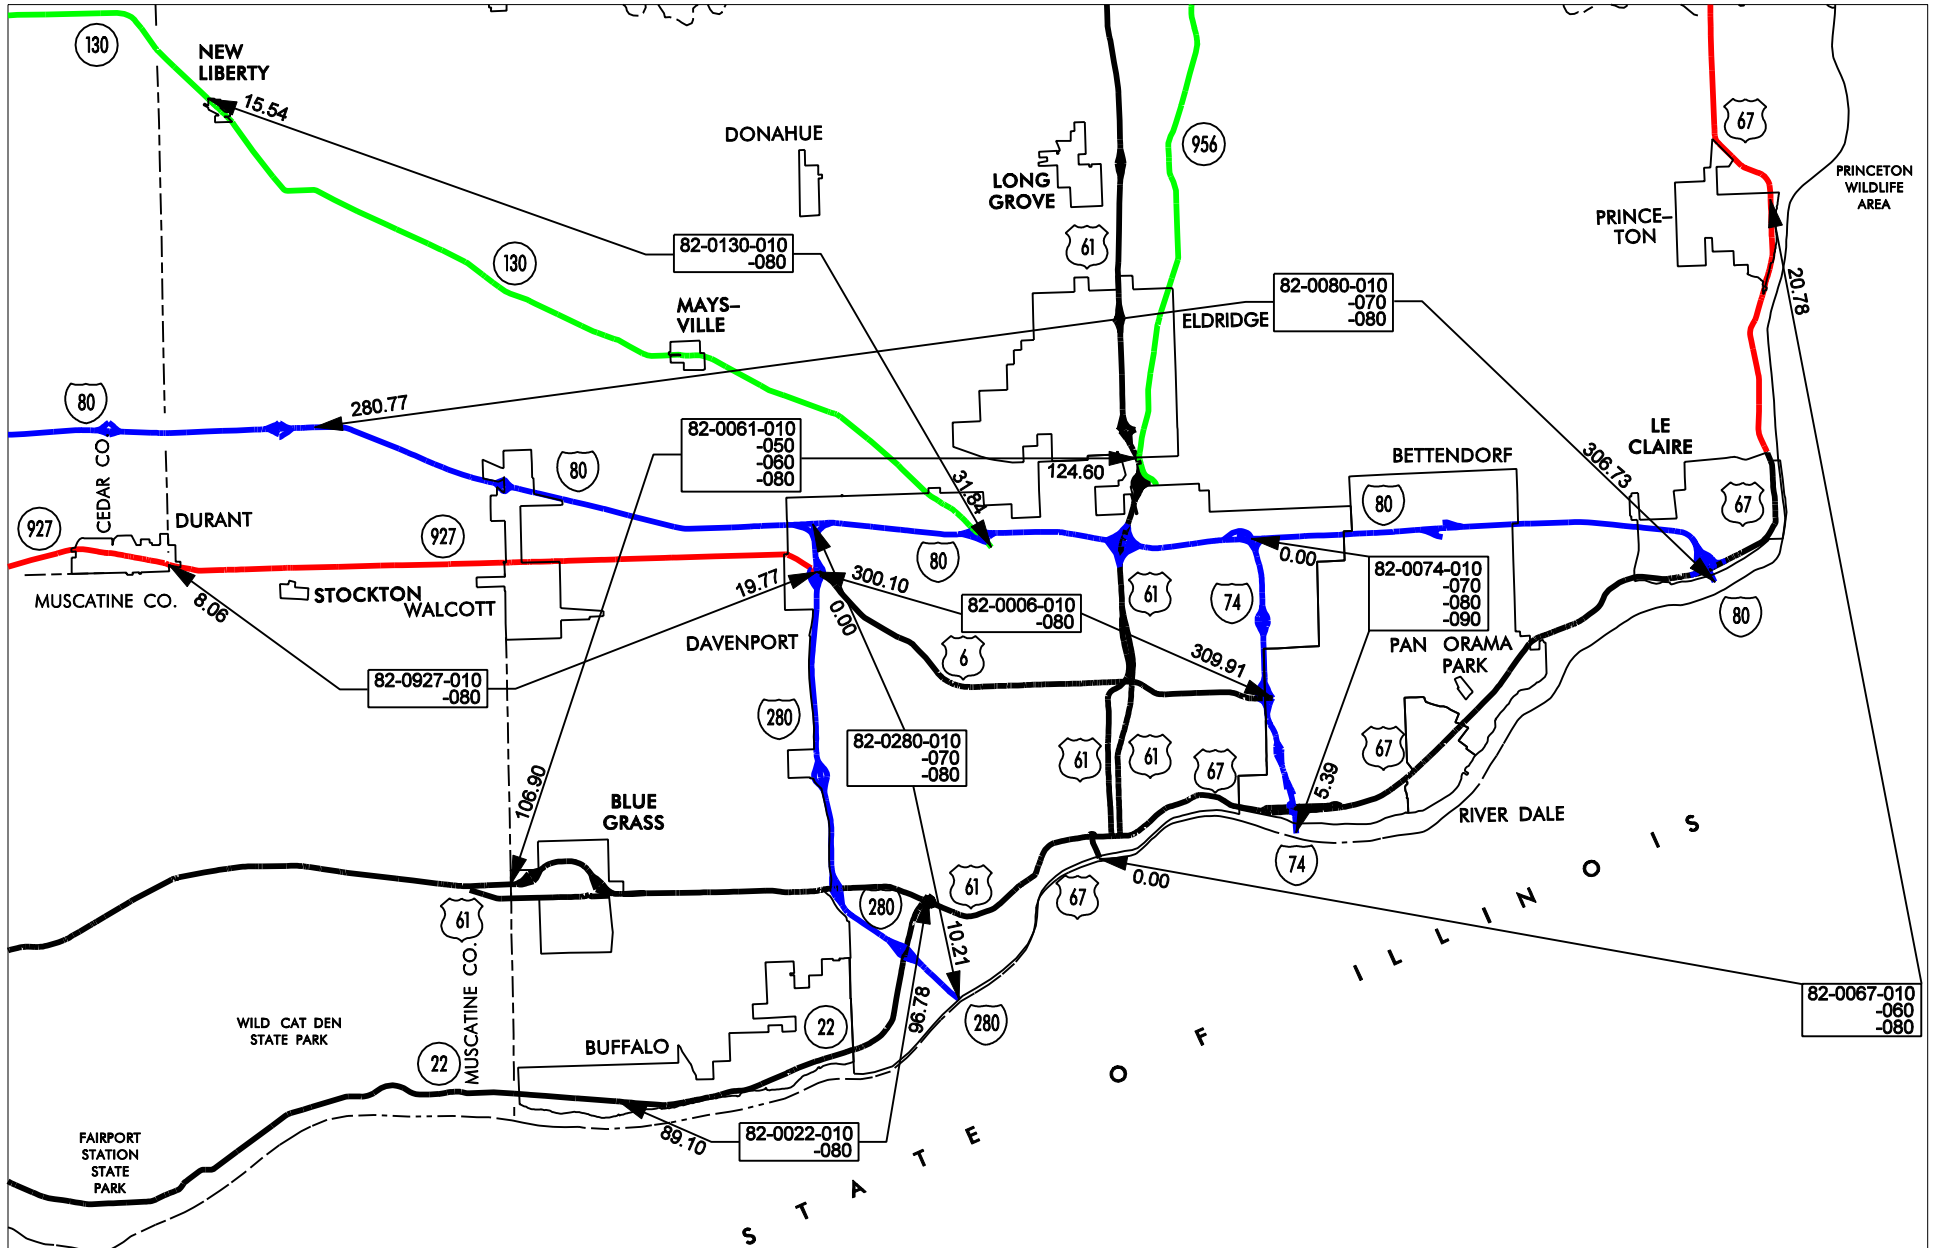

DAVENPORT GARAGE AREA - Cost Center 556812

- Service Level A
- Service Level B
- Service Level C
- Service Level D