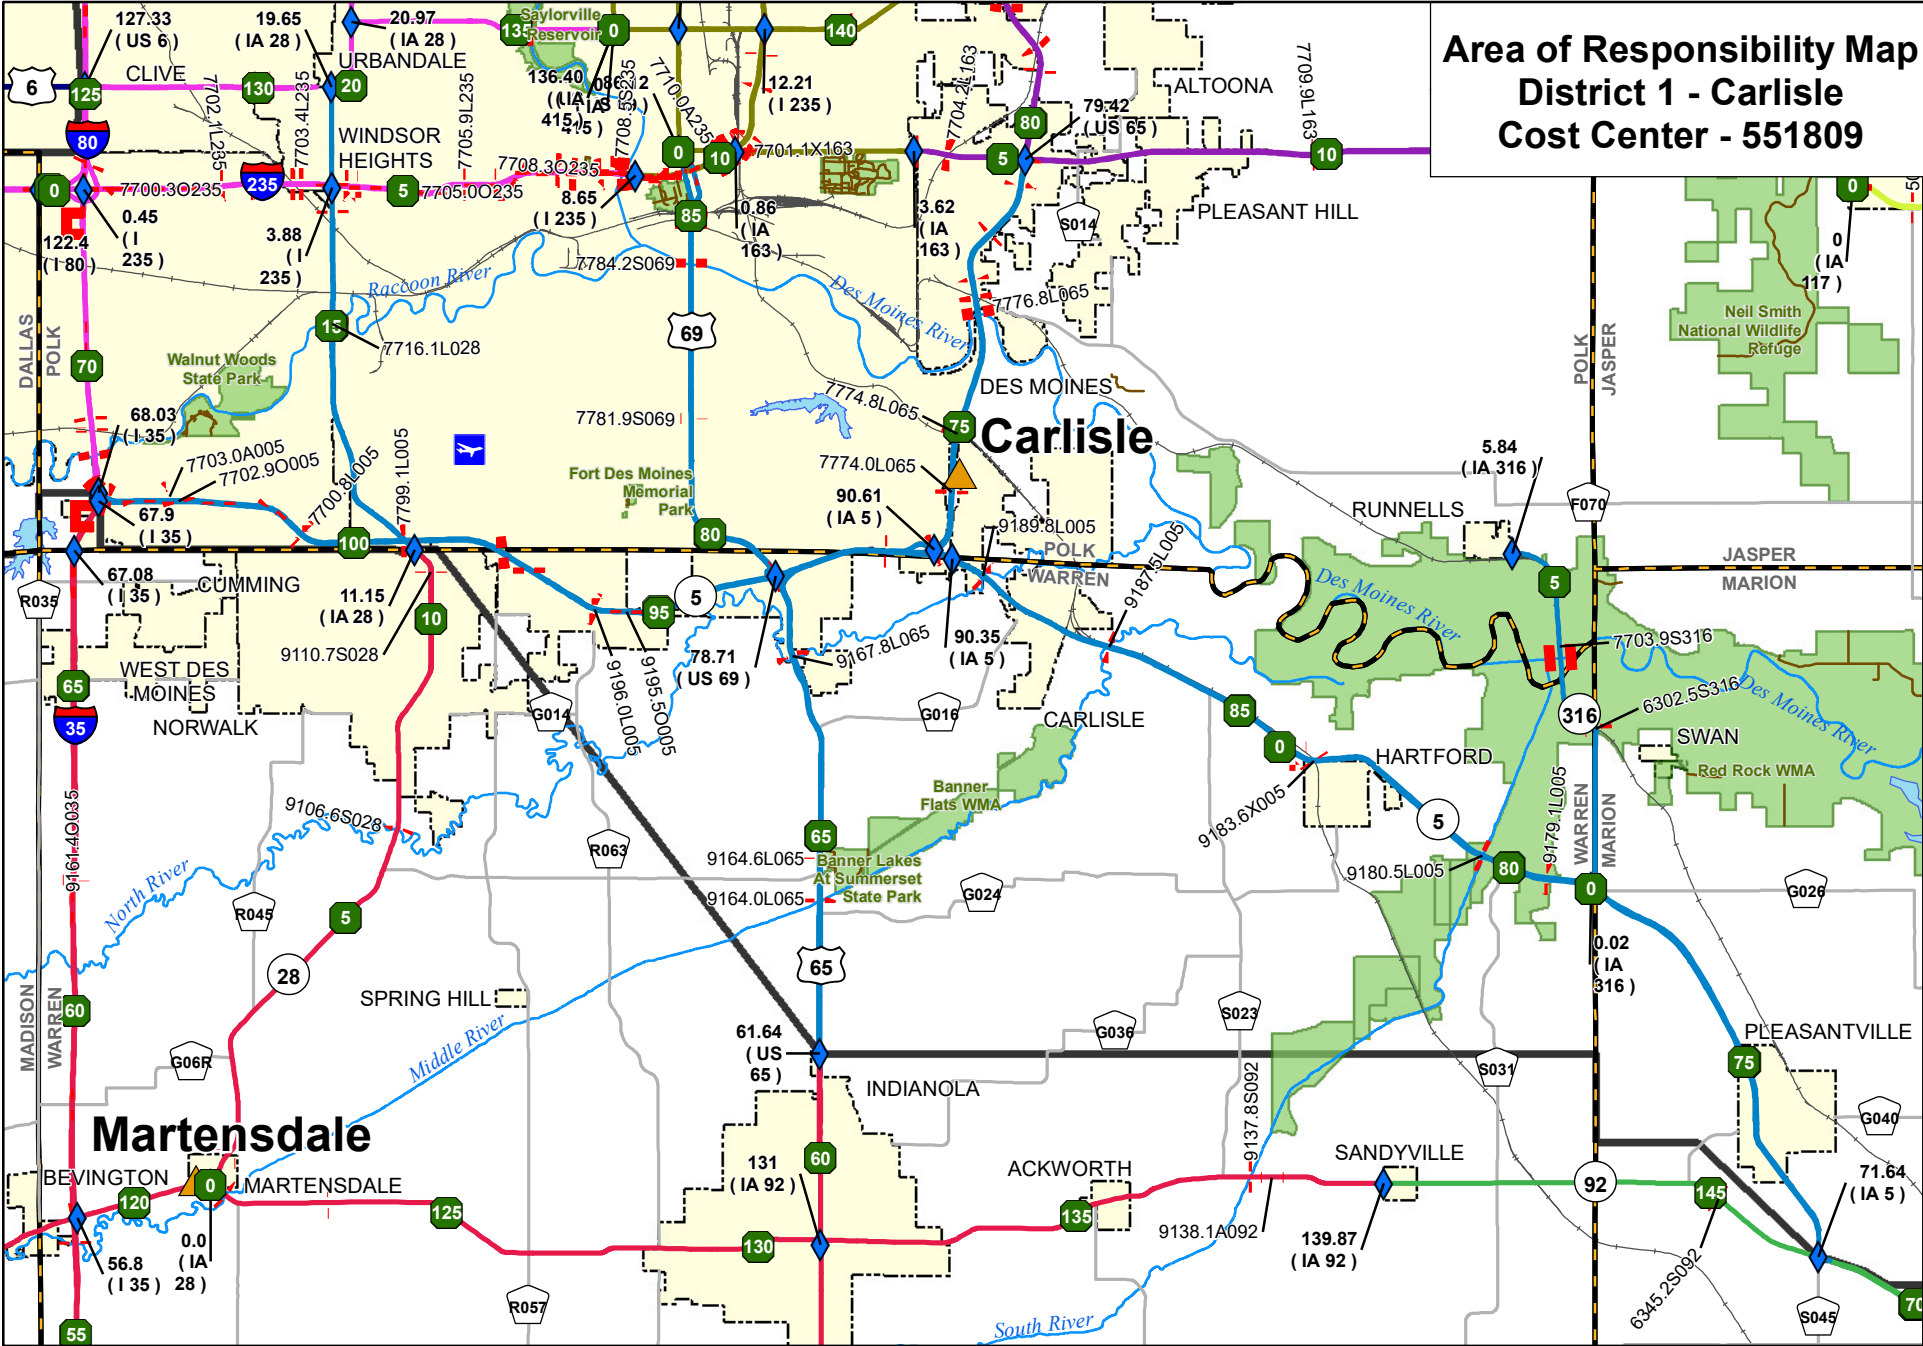

# Area of Responsibility Map District 1 - Carlisle Cost Center - 551809

Reference Scale: 1:250,000

As of September 26, 2018

W:\Highway\Maintenance\GIS\Projects\AreaResponsibilityMaps\GarageMaps\ID1\Carlisle.mxd

- Bridges
- ◆ Cost Center Milepost Breaks
- ▲ Maintenance Garages