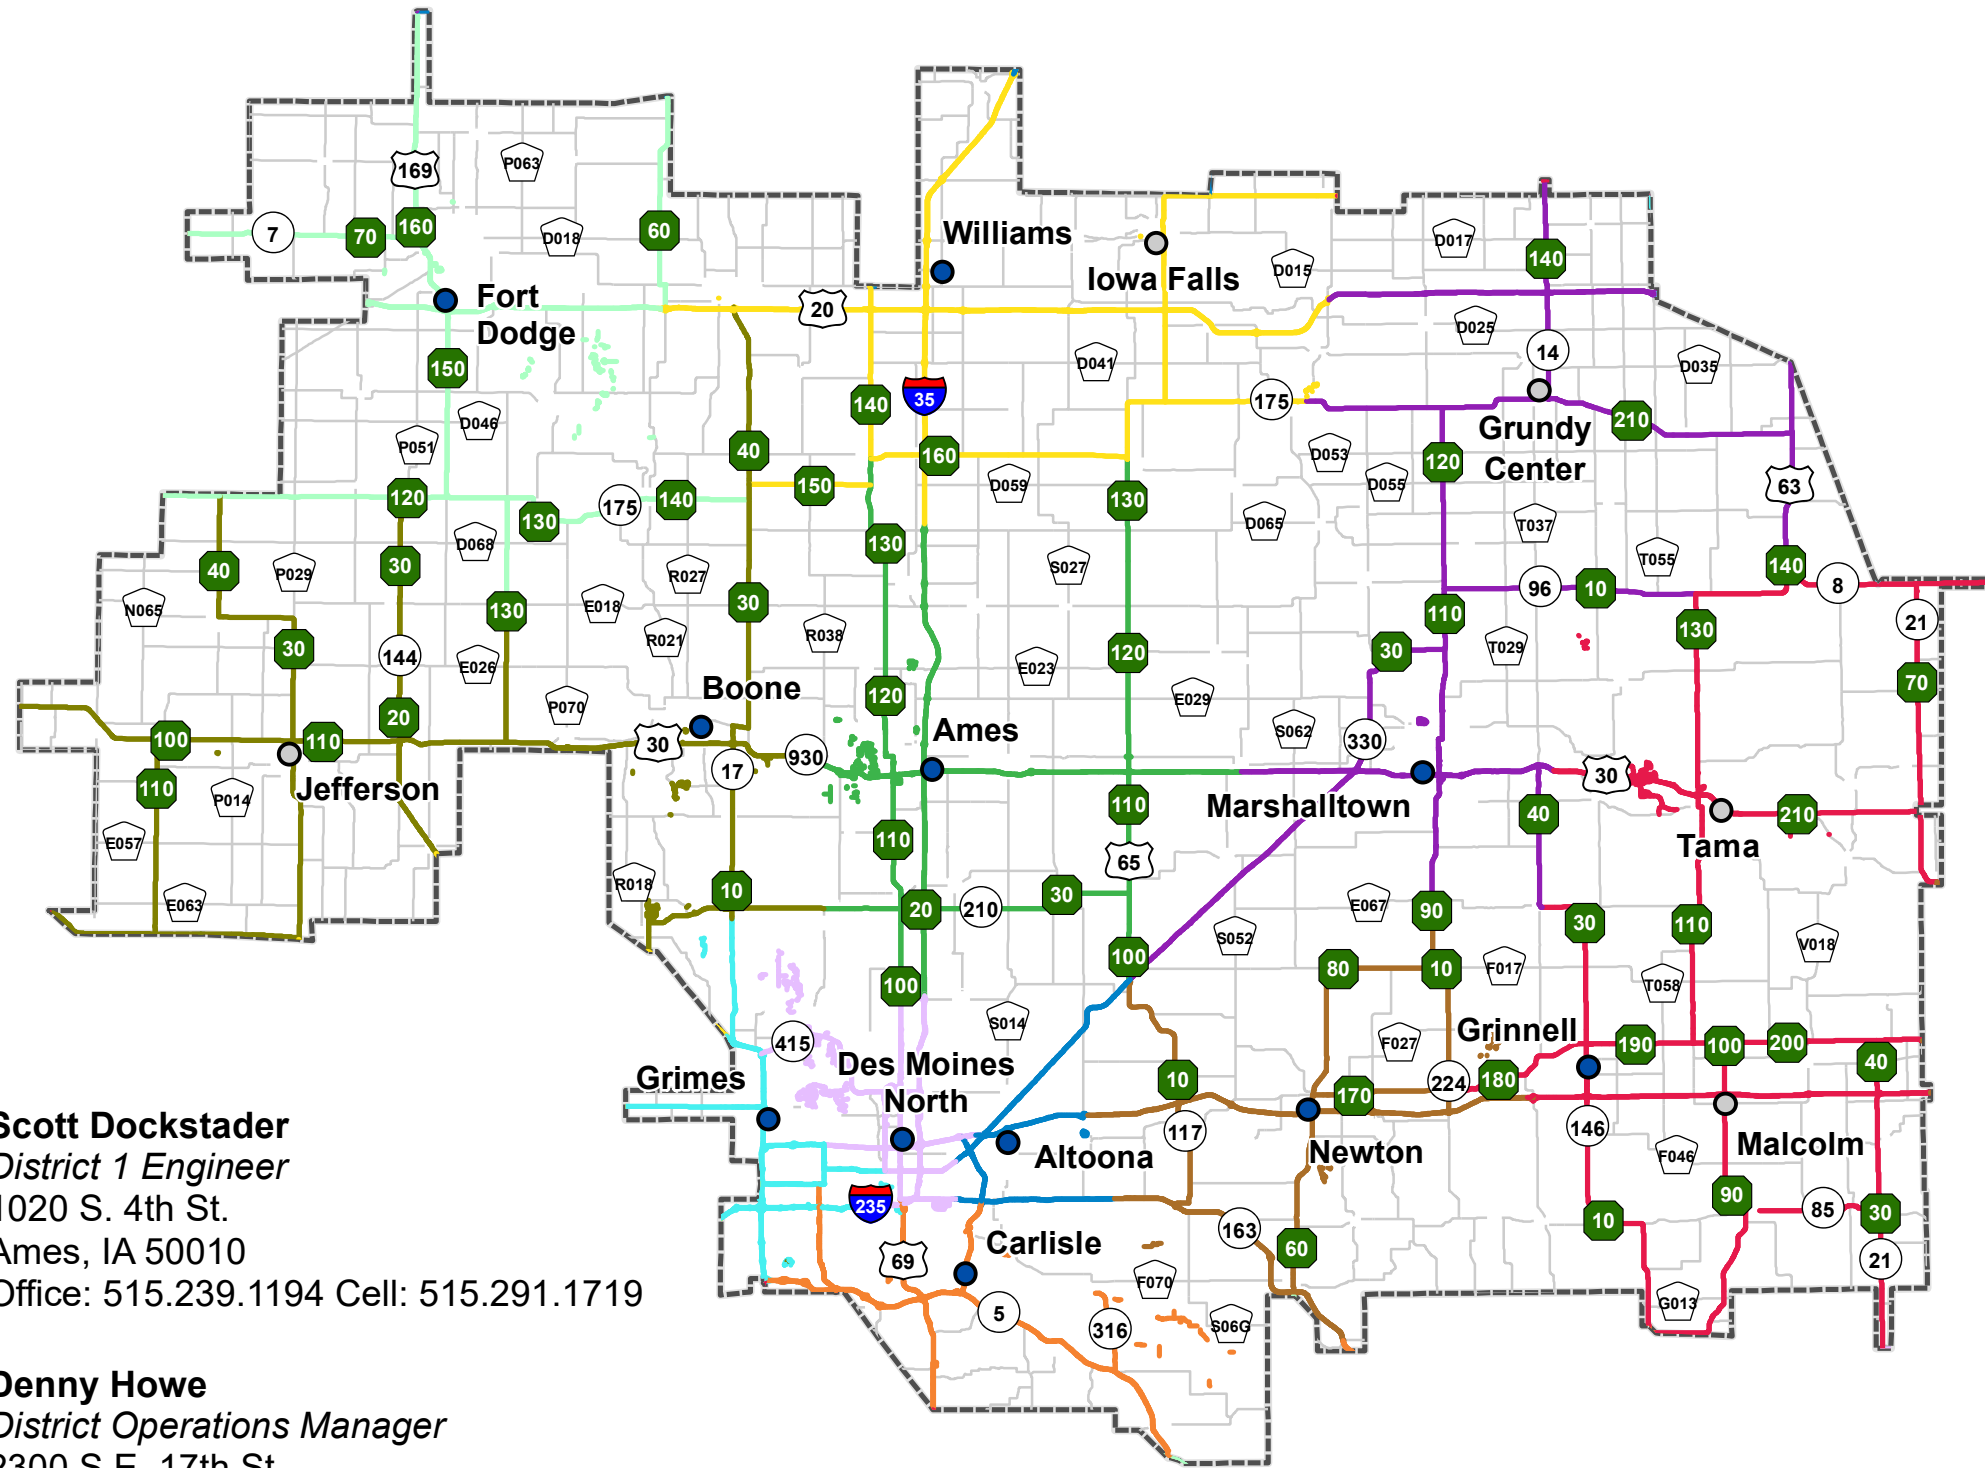

Area of Responsibility Map for District 1 Maintenance Garages

- **Bob Ellis - Area Supervisor**
  515.290.2865 (Cell)
  Iowa Falls Garage - Alan Hammarmeister
  641.751.0826 (Cell) -- 641.648.3135 (Work)
  Williams Garage - Todd Lenning and Corey Zorn
  515.854.2217 (Work)
  515.571.1222 (Cell) -- 515.290.3171 (Cell)
- **Mike Roller - Area Supervisor**
  515.370.0824 (Cell) -- 515.955.8571 (Work)
  Fort Dodge Garage - Rick Bowman
  515.290.6821 (Cell) -- 515.955.8571 (Work)
- **Teresa Salak - Area Supervisor**
  515.250.3378 (Cell) -- 515.967.4246 (Work)
  Altoona Garage - Erwin Martin and Chad McCoskey 515.967.4246 (Work)
  515.250.9217 (Cell) -- 515.250.6394 (Cell)
- **Mark Stephens - Area Supervisor**
  641.751.1207 (Cell) -- 319.824.5259 (Work)
  Grundy Center Garage - Brandon Lafrenz
  641.485.5953 (Cell) -- 319.824.5259 (Work)
  Marshalltown Garage - Russ Pyle and Brad Becvar 641.753.7783 (Work)
  515.291.0764 (Cell) -- 641.485.5957
- **Jim VanSickle - Area Supervisor**
  515.290.2838 (Cell) -- 515.663.6367 (Work)
  Ames Garage - Scott Robinson
  515.290.2105 (Cell) -- 515.663.6368 (Work)
- **Eric Lack - Area Supervisor**
  515.250.2182 (Cell) -- 515.262.2375 (Work)
  Des Moines North Garage - Larry Letze
  515.238.6558 (Cell) -- 515.262.2375 (Work)
- **Mohamed Mohamed - Area Supervisor**
  641.660.0424 (Cell) -- 641.236.3014 (Work)
  Grinnell Garage - Bill Tinkle
  641.990.2224 (Cell) -- 641.236.3014 (Work)
  Malcom Garage - Aaron Wiegand
  515.686.1983 (Cell) -- 641.528.3775 (Work)
  Tama Garage - Rusty Martin and Corey Timm
  515.250.2318 (Cell) -- 641.484.2402 (Work)
- **Nancy Woody - Area Supervisor**
  641.485.5952 (Cell) -- 641.792.7783 (Work)
  Newton Garage - Ronnie Dykstra
  515.735.5219 (Cell) -- 641.792.7783 (Work)
- **Jeff Vander Zwaag - Area Supervisor**
  515.290.4158 (Cell) -- 515.386.2176 (Work)
  Jefferson Garage - Vacant
  515.386.2176 (Work)
  Boone Garage - Craig Davis
  515.509.3396 (Cell) -- 515.432.5411 (Work)
- **Claude Frazier III - Area Supervisor**
  515.238.6763 (Cell) -- 515.265.0310 (Work)
  Carlisle Garage - Caleb Wilson and Chad Alhouse 515.265.0310 (Work)
  515.250.7872 (Cell) -- 515.238.0828 (Cell)
- **Jim Scott - Area Supervisor**
  515.669.0945 (Cell) -- 515.986.5465 (Work)
  Grimes Garage - Rob Thies
  515.250.0363 (Cell) -- 515.986.5466 (Work)

Scott Dockstader
District 1 Engineer
1020 S. 4th St.
Ames, IA 50010
Office: 515.239.1194 Cell: 515.291.1719

Denny Howe
District Operations Manager
2300 S.E. 17th St.
Grimes, IA 50111
Office: 515.986.5459 Cell: 515.290.2037

Lance Starbuck
District Maintenance Manager
1020 S. 4th St.
Ames, IA 50010
Office: 515.239.1634 Cell: 515.250.3379

Highway Division
Areas of Responsibility by Maintenance Supervisor
August 2019
<http://dotnet/mntreso/maps/Circle_Map.pdf>
<W:\Highway\Maintenance\GIS\Projects\AreaResponsibilityMaps\ARM_Districts>

Legend	
○	Garage
●	Supervisor Home Garage
—	County Routes