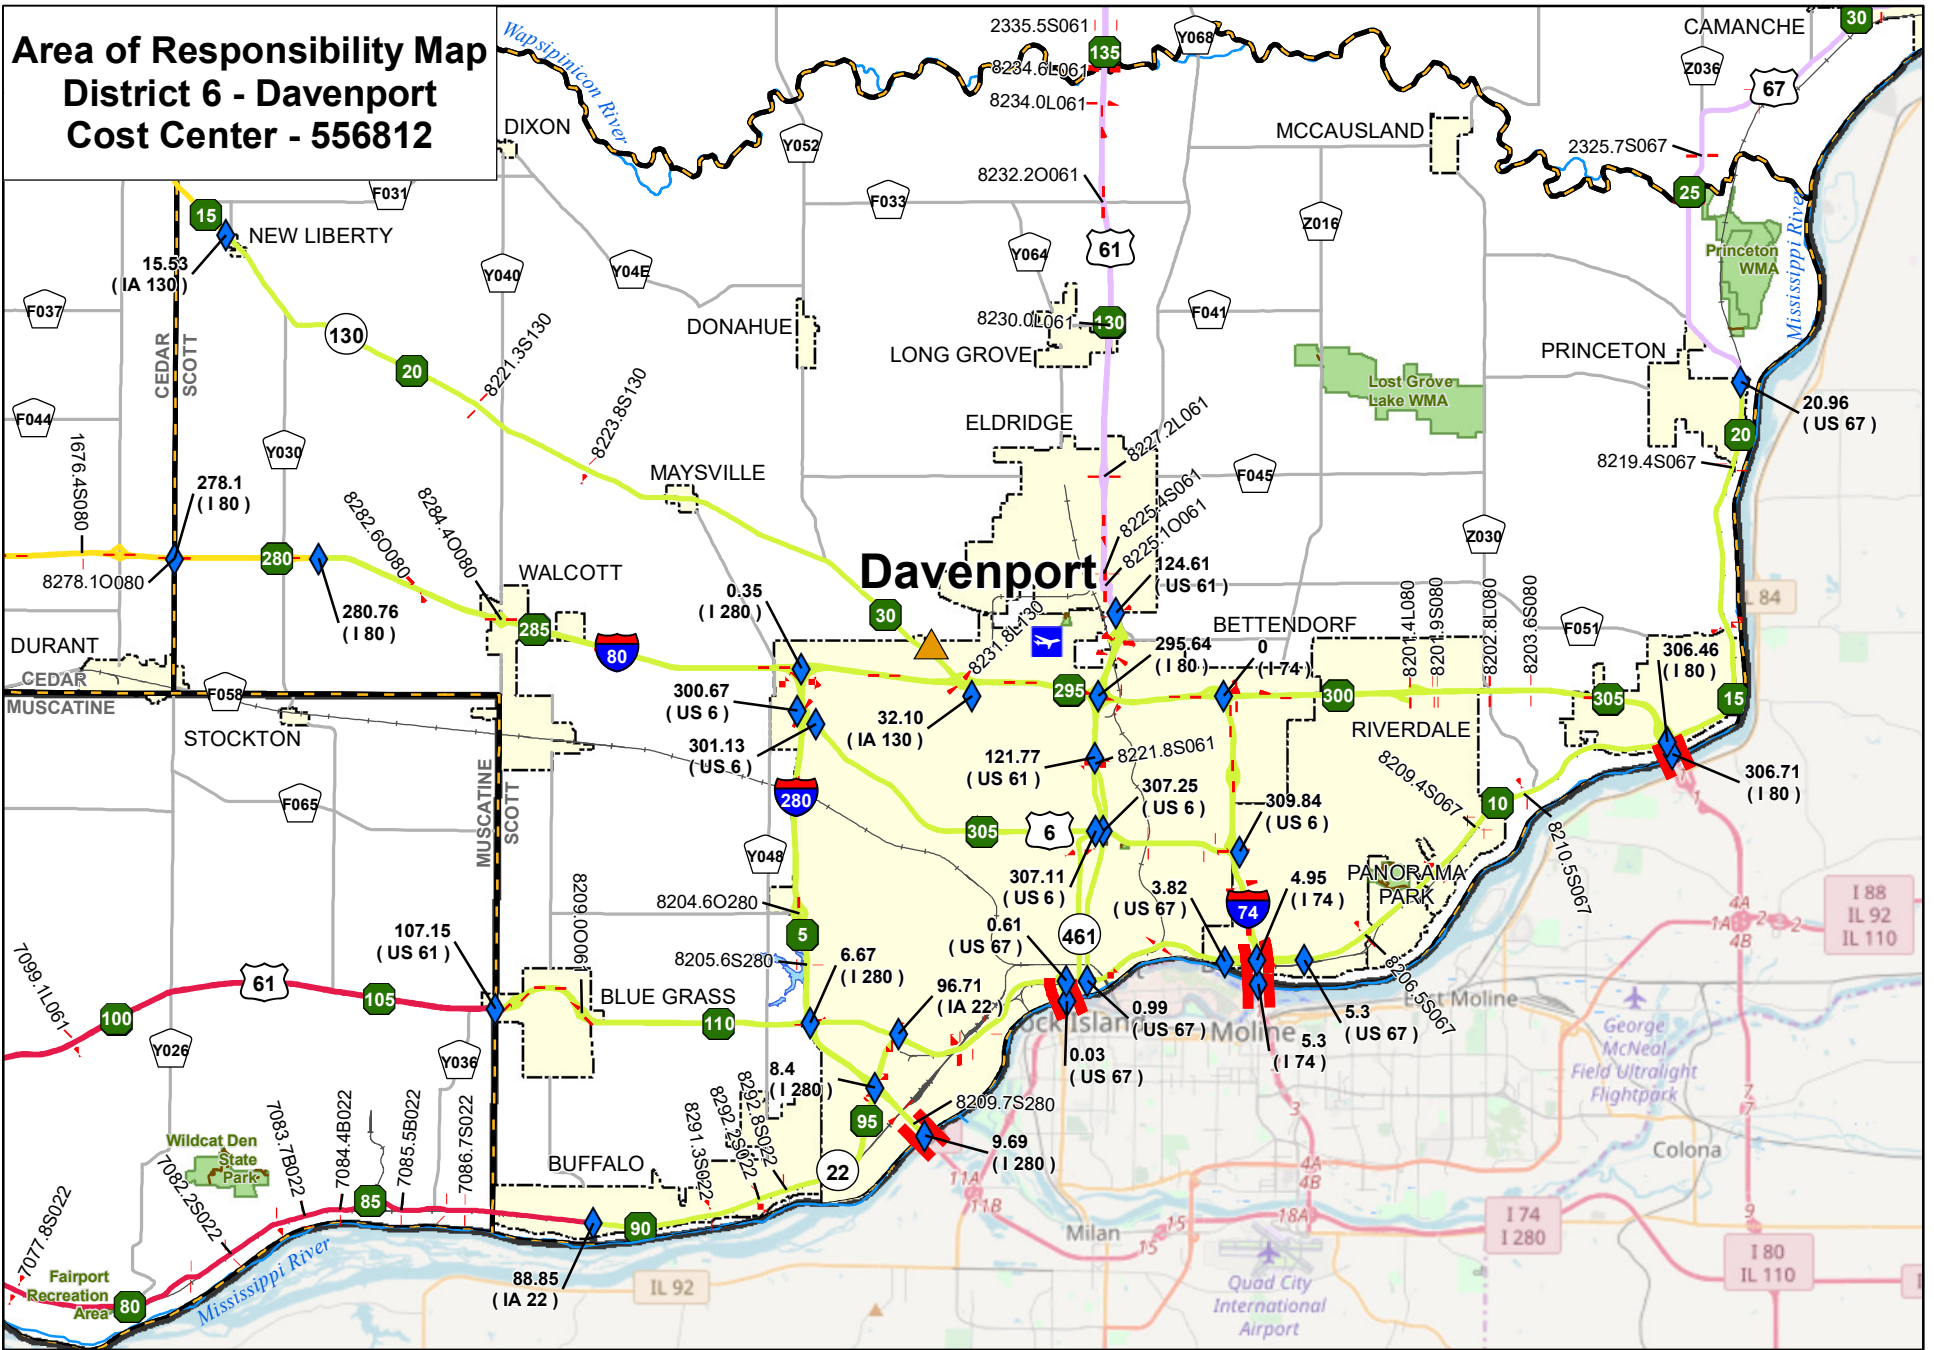

Area of Responsibility Map District 6 - Davenport Cost Center - 556812

Reference Scale: 1:300,000
As of October 15, 2018

W:\Highway\Maintenance\GIS\Projects\AreaResponsibility\Maps\GarageMaps\D6\Davenport.mxd

-  Bridges
-  Cost Center Milepost Breaks
-  Maintenance Garages