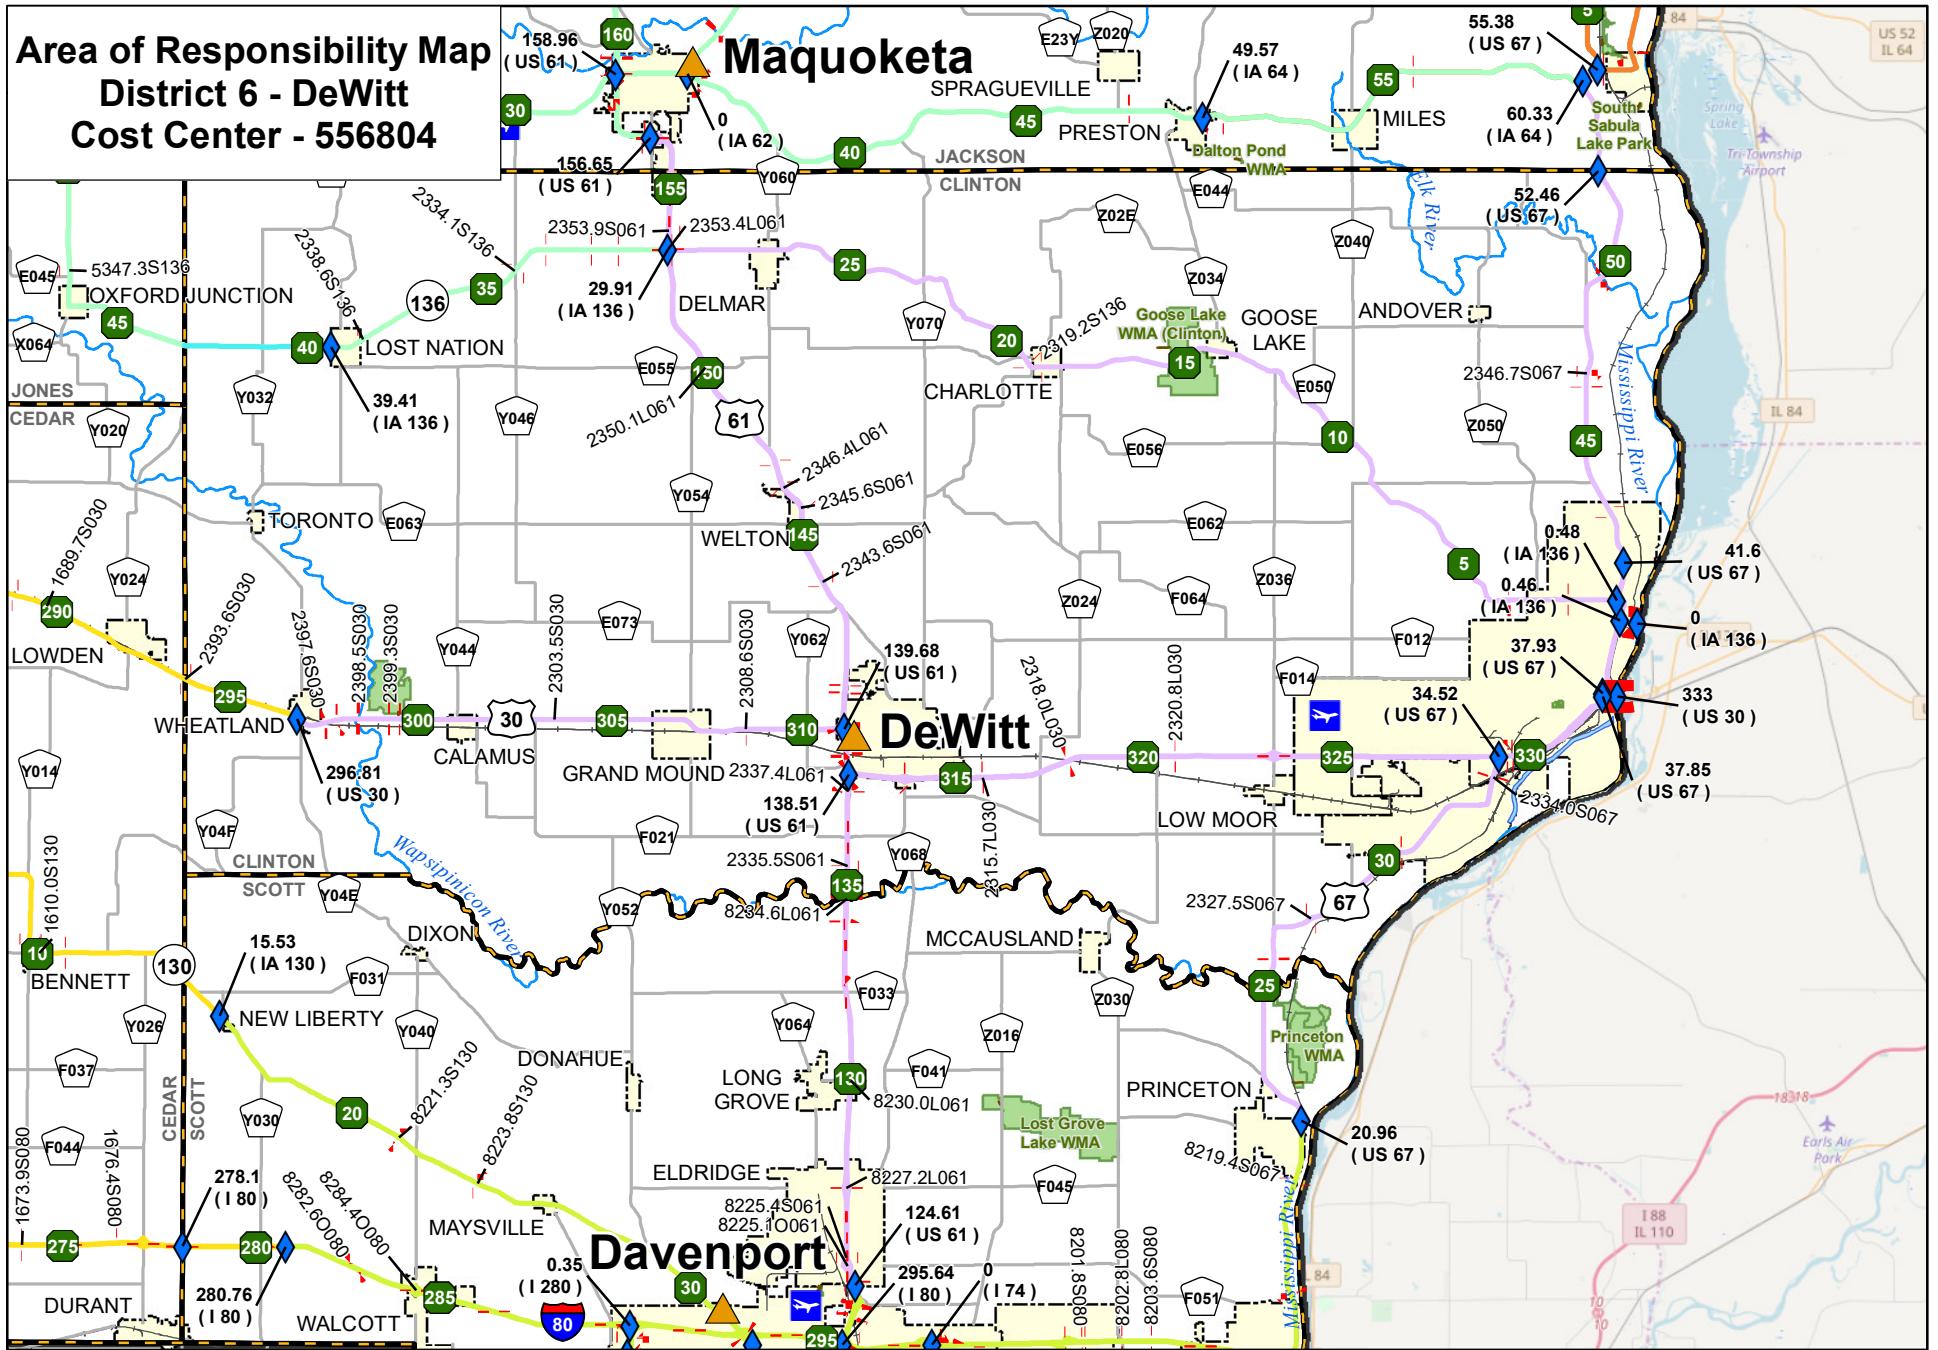

**Area of Responsibility Map
District 6 - DeWitt
Cost Center - 556804**

Reference Scale: 1:420,000
As of October 15, 2018

W:\Highway\Maintenance\GIS\Projects\AreaResponsibility\Maps\GarageMaps\D6\DeWitt.mxd

- Bridges
- ◆ Cost Center Milepost Breaks
- ▲ Maintenance Garages