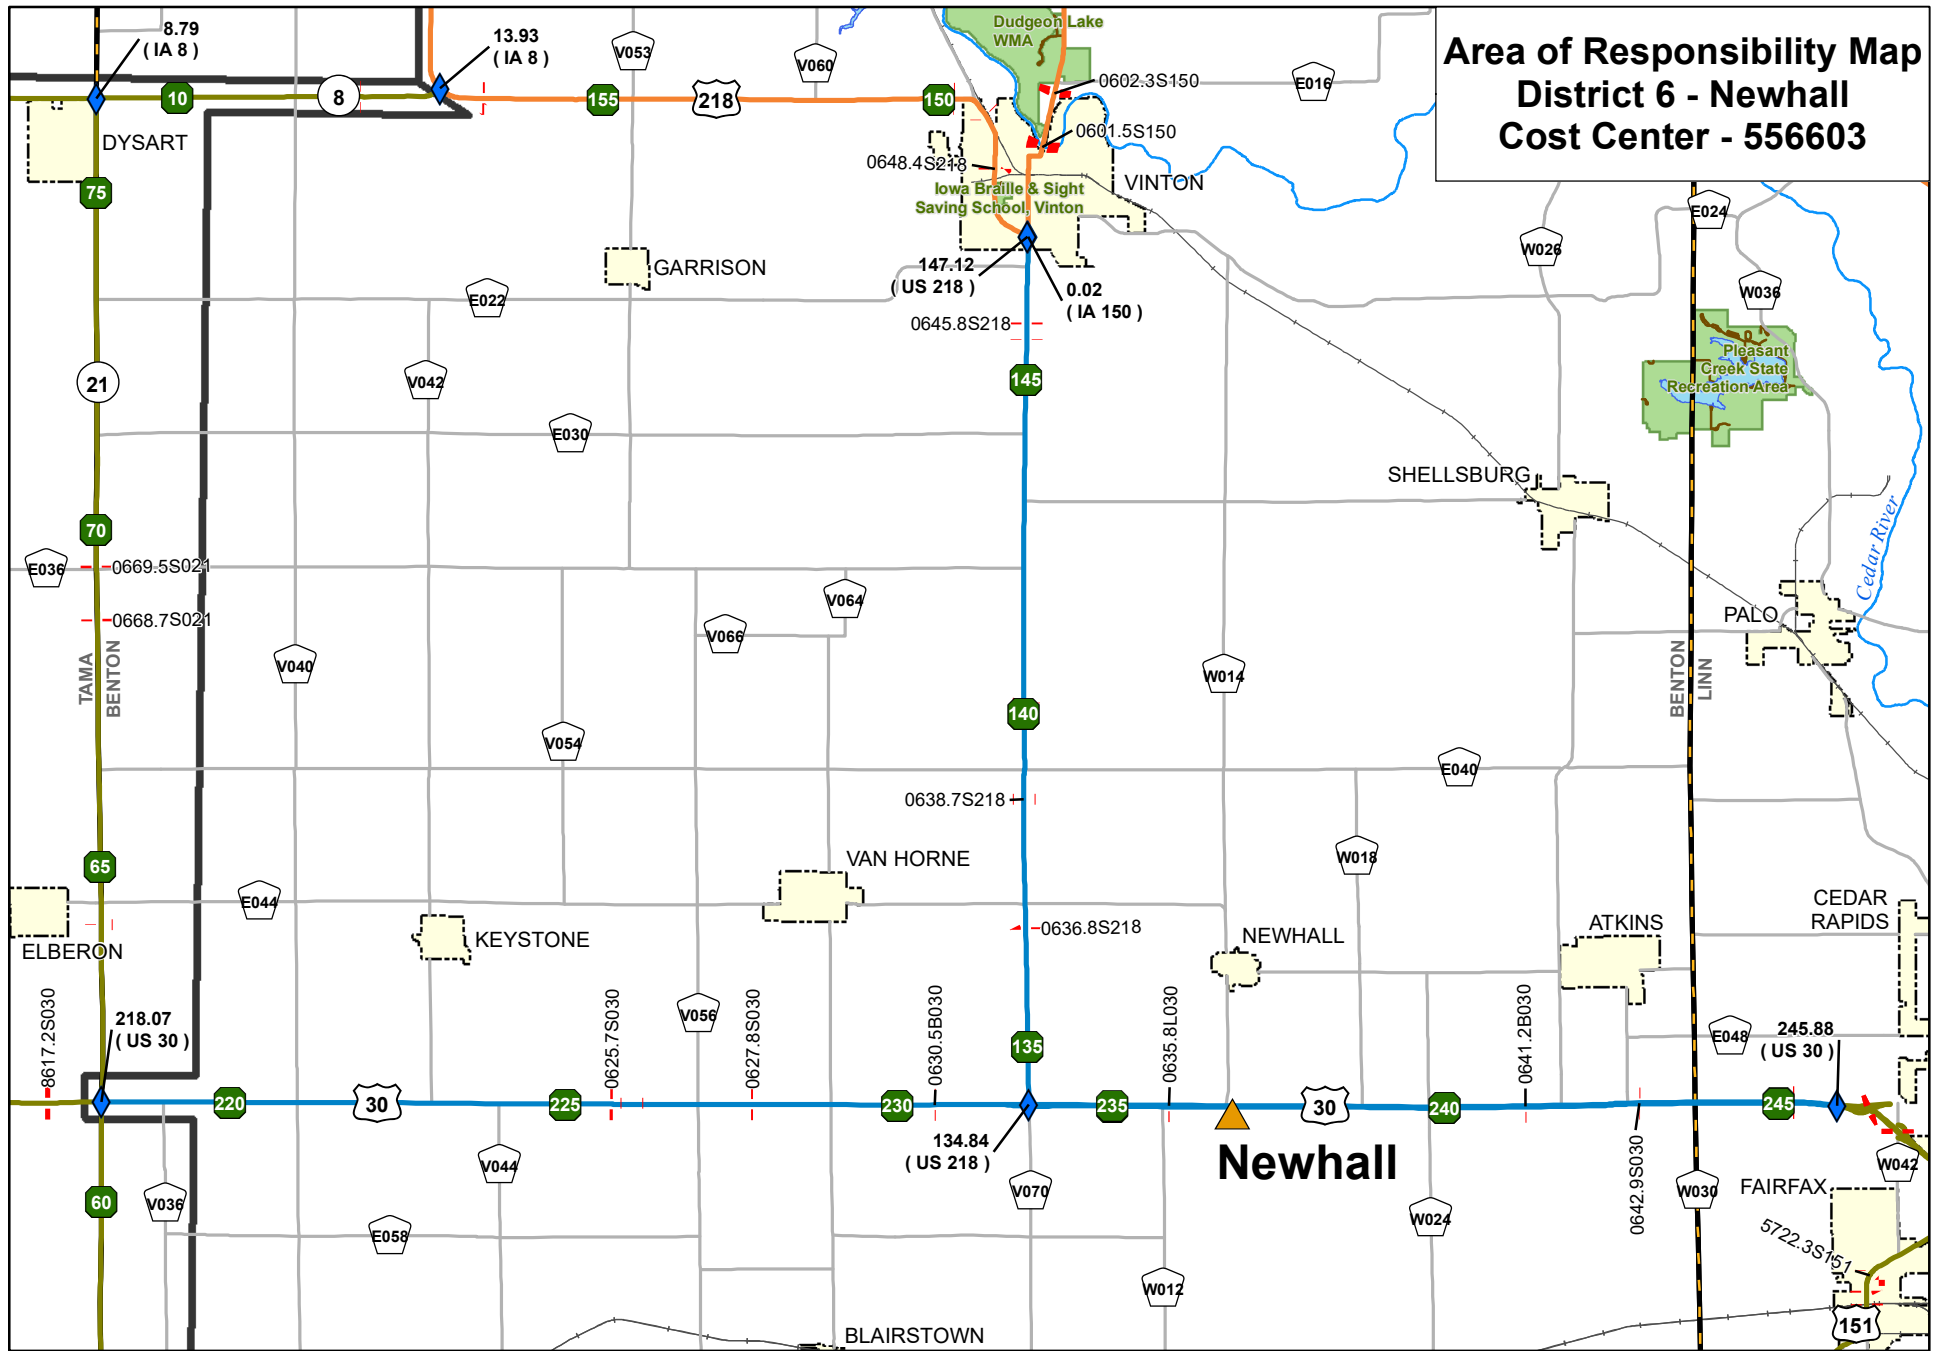

Area of Responsibility Map District 6 - Newhall Cost Center - 556603

Reference Scale: 1:245,000
As of October 16, 2018

W:\Highway\Maintenance\GIS\Projects\AreaResponsibilityMaps\GarageMaps\D6\Newhall.mxd

- ▬ Bridges
- ◆ Cost Center Milepost Breaks
- ▲ Maintenance Garages