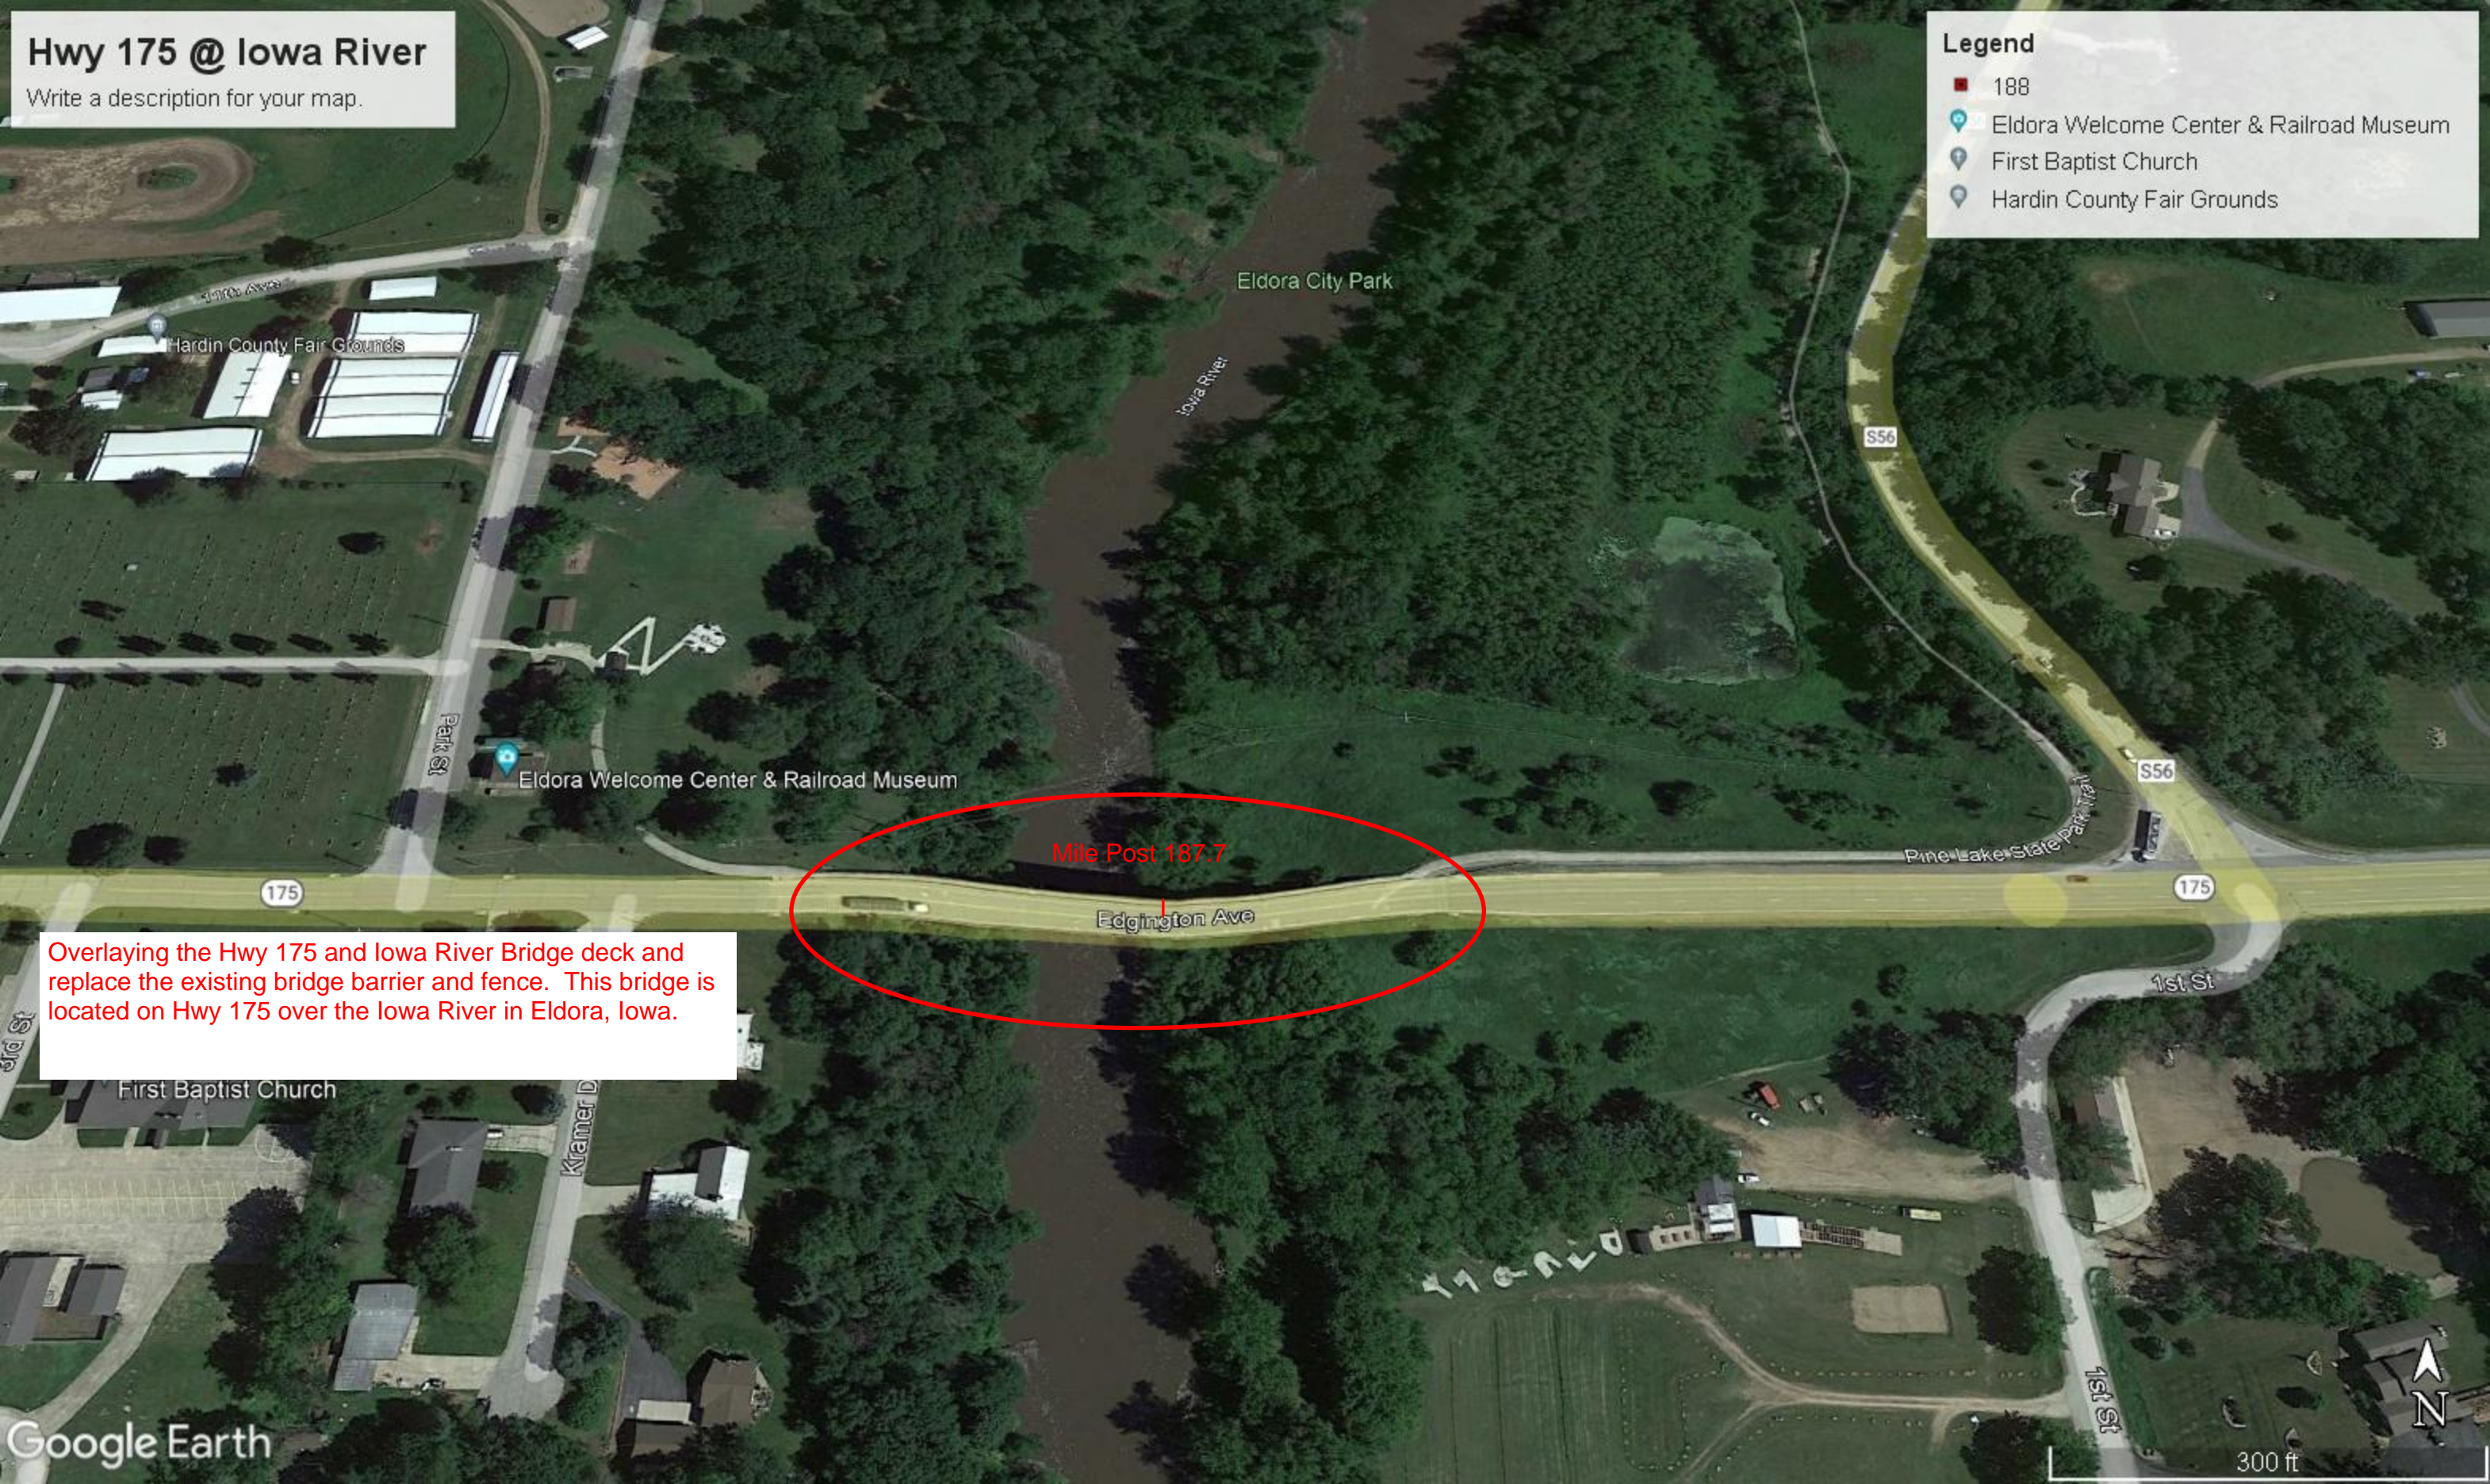

Hwy 175 @ Iowa River

Write a description for your map.

Legend

- 188
- Eldora Welcome Center & Railroad Museum
- First Baptist Church
- Hardin County Fair Grounds

Overlaying the Hwy 175 and Iowa River Bridge deck and replace the existing bridge barrier and fence. This bridge is located on Hwy 175 over the Iowa River in Eldora, Iowa.