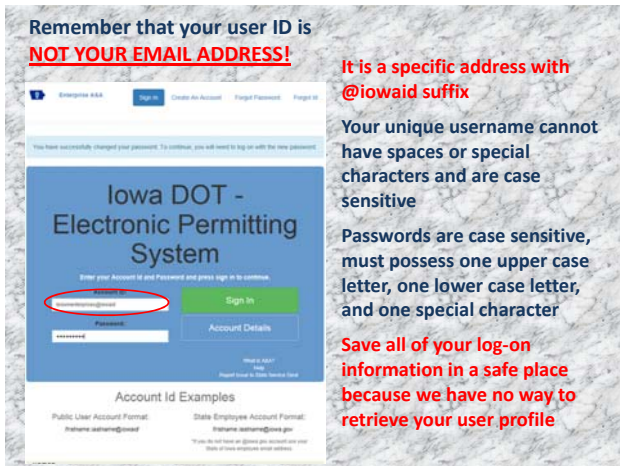

REMINDER!!!!

PASSWORDS ARE CASE SENSITIVE, REQUIRE ONE UPPERCASE, ONE LOWERCASE AND ONE SPECIAL SYMBOL

PORTIONS OF YOUR USER NAME OR EMAIL CANNOT BE USED IN YOUR PASSWORD

It is a specific address with @iowaid suffix

Your unique username cannot have spaces or special characters and are case sensitive

Passwords are case sensitive, must possess one upper case letter, one lower case letter, and one special character

Save all of your log-on information in a safe place because we have no way to retrieve your user profile