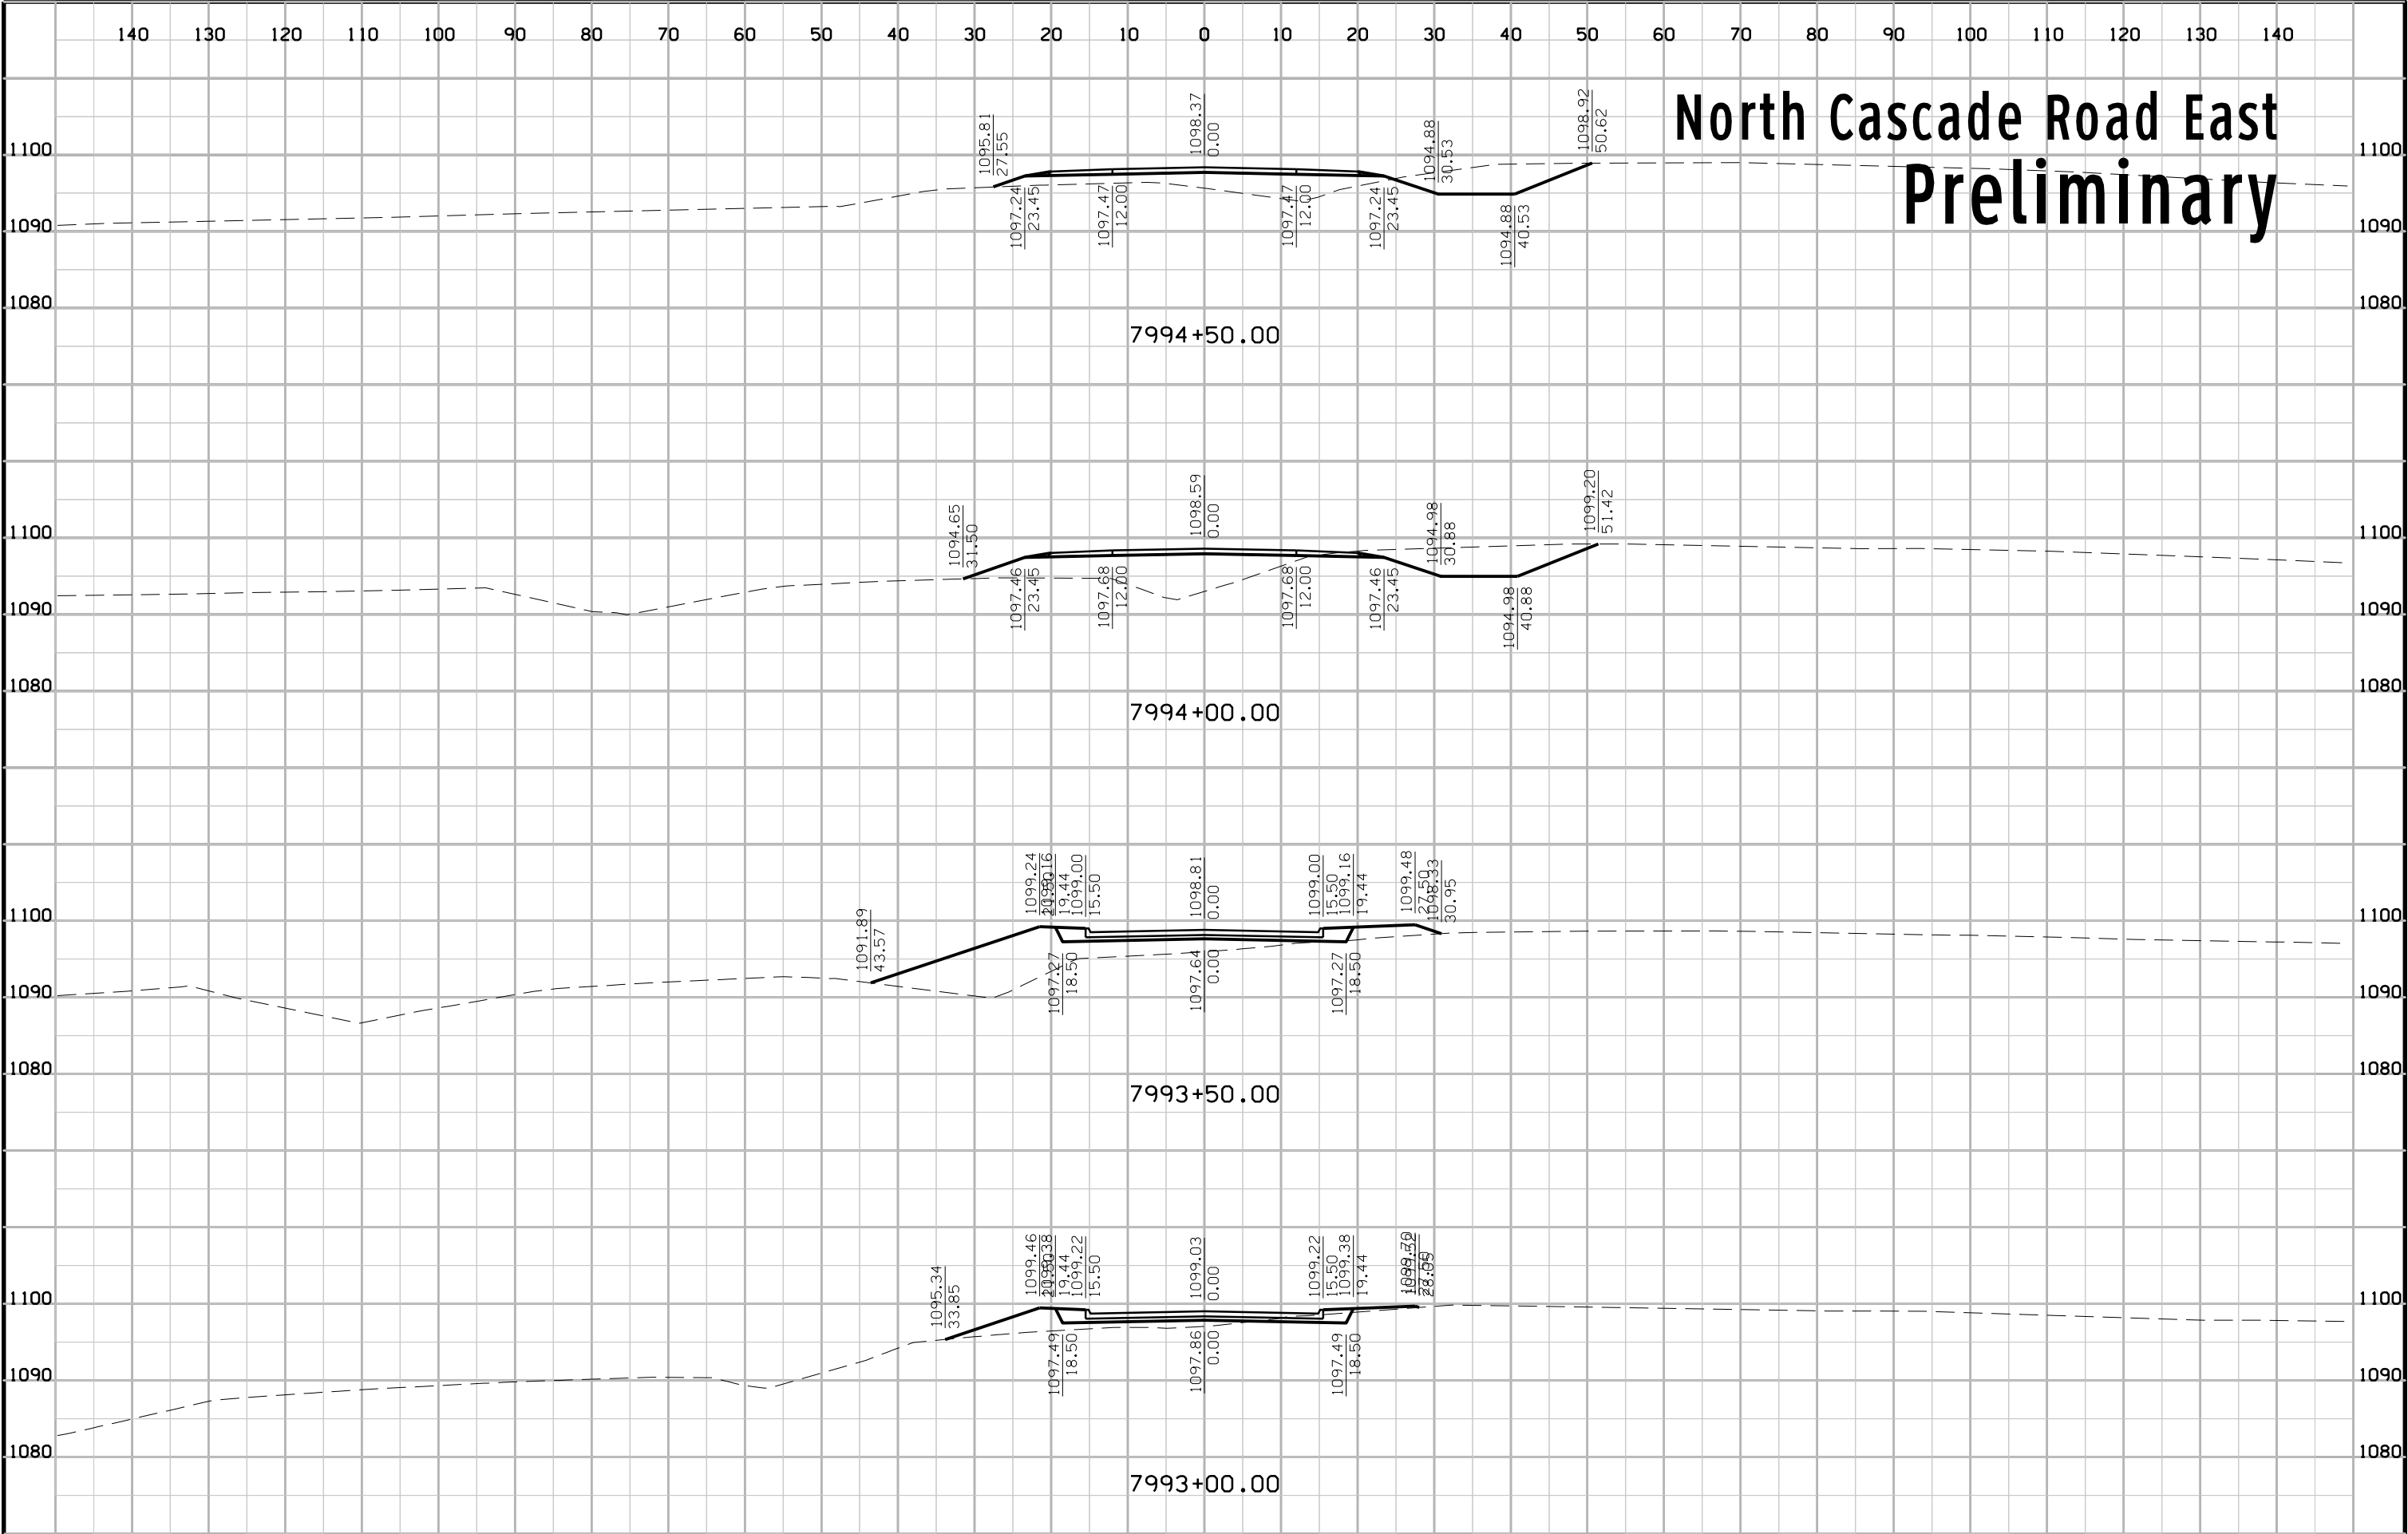

North Cascade Road East Preliminary

140 130 120 110 100 90 80 70 60 50 40 30 20 10 0 10 20 30 40 50 60 70 80 90 100 110 120 130 140

North Cascade Road East Preliminary

South Frontage Road Preliminary

South Frontage Road Preliminary