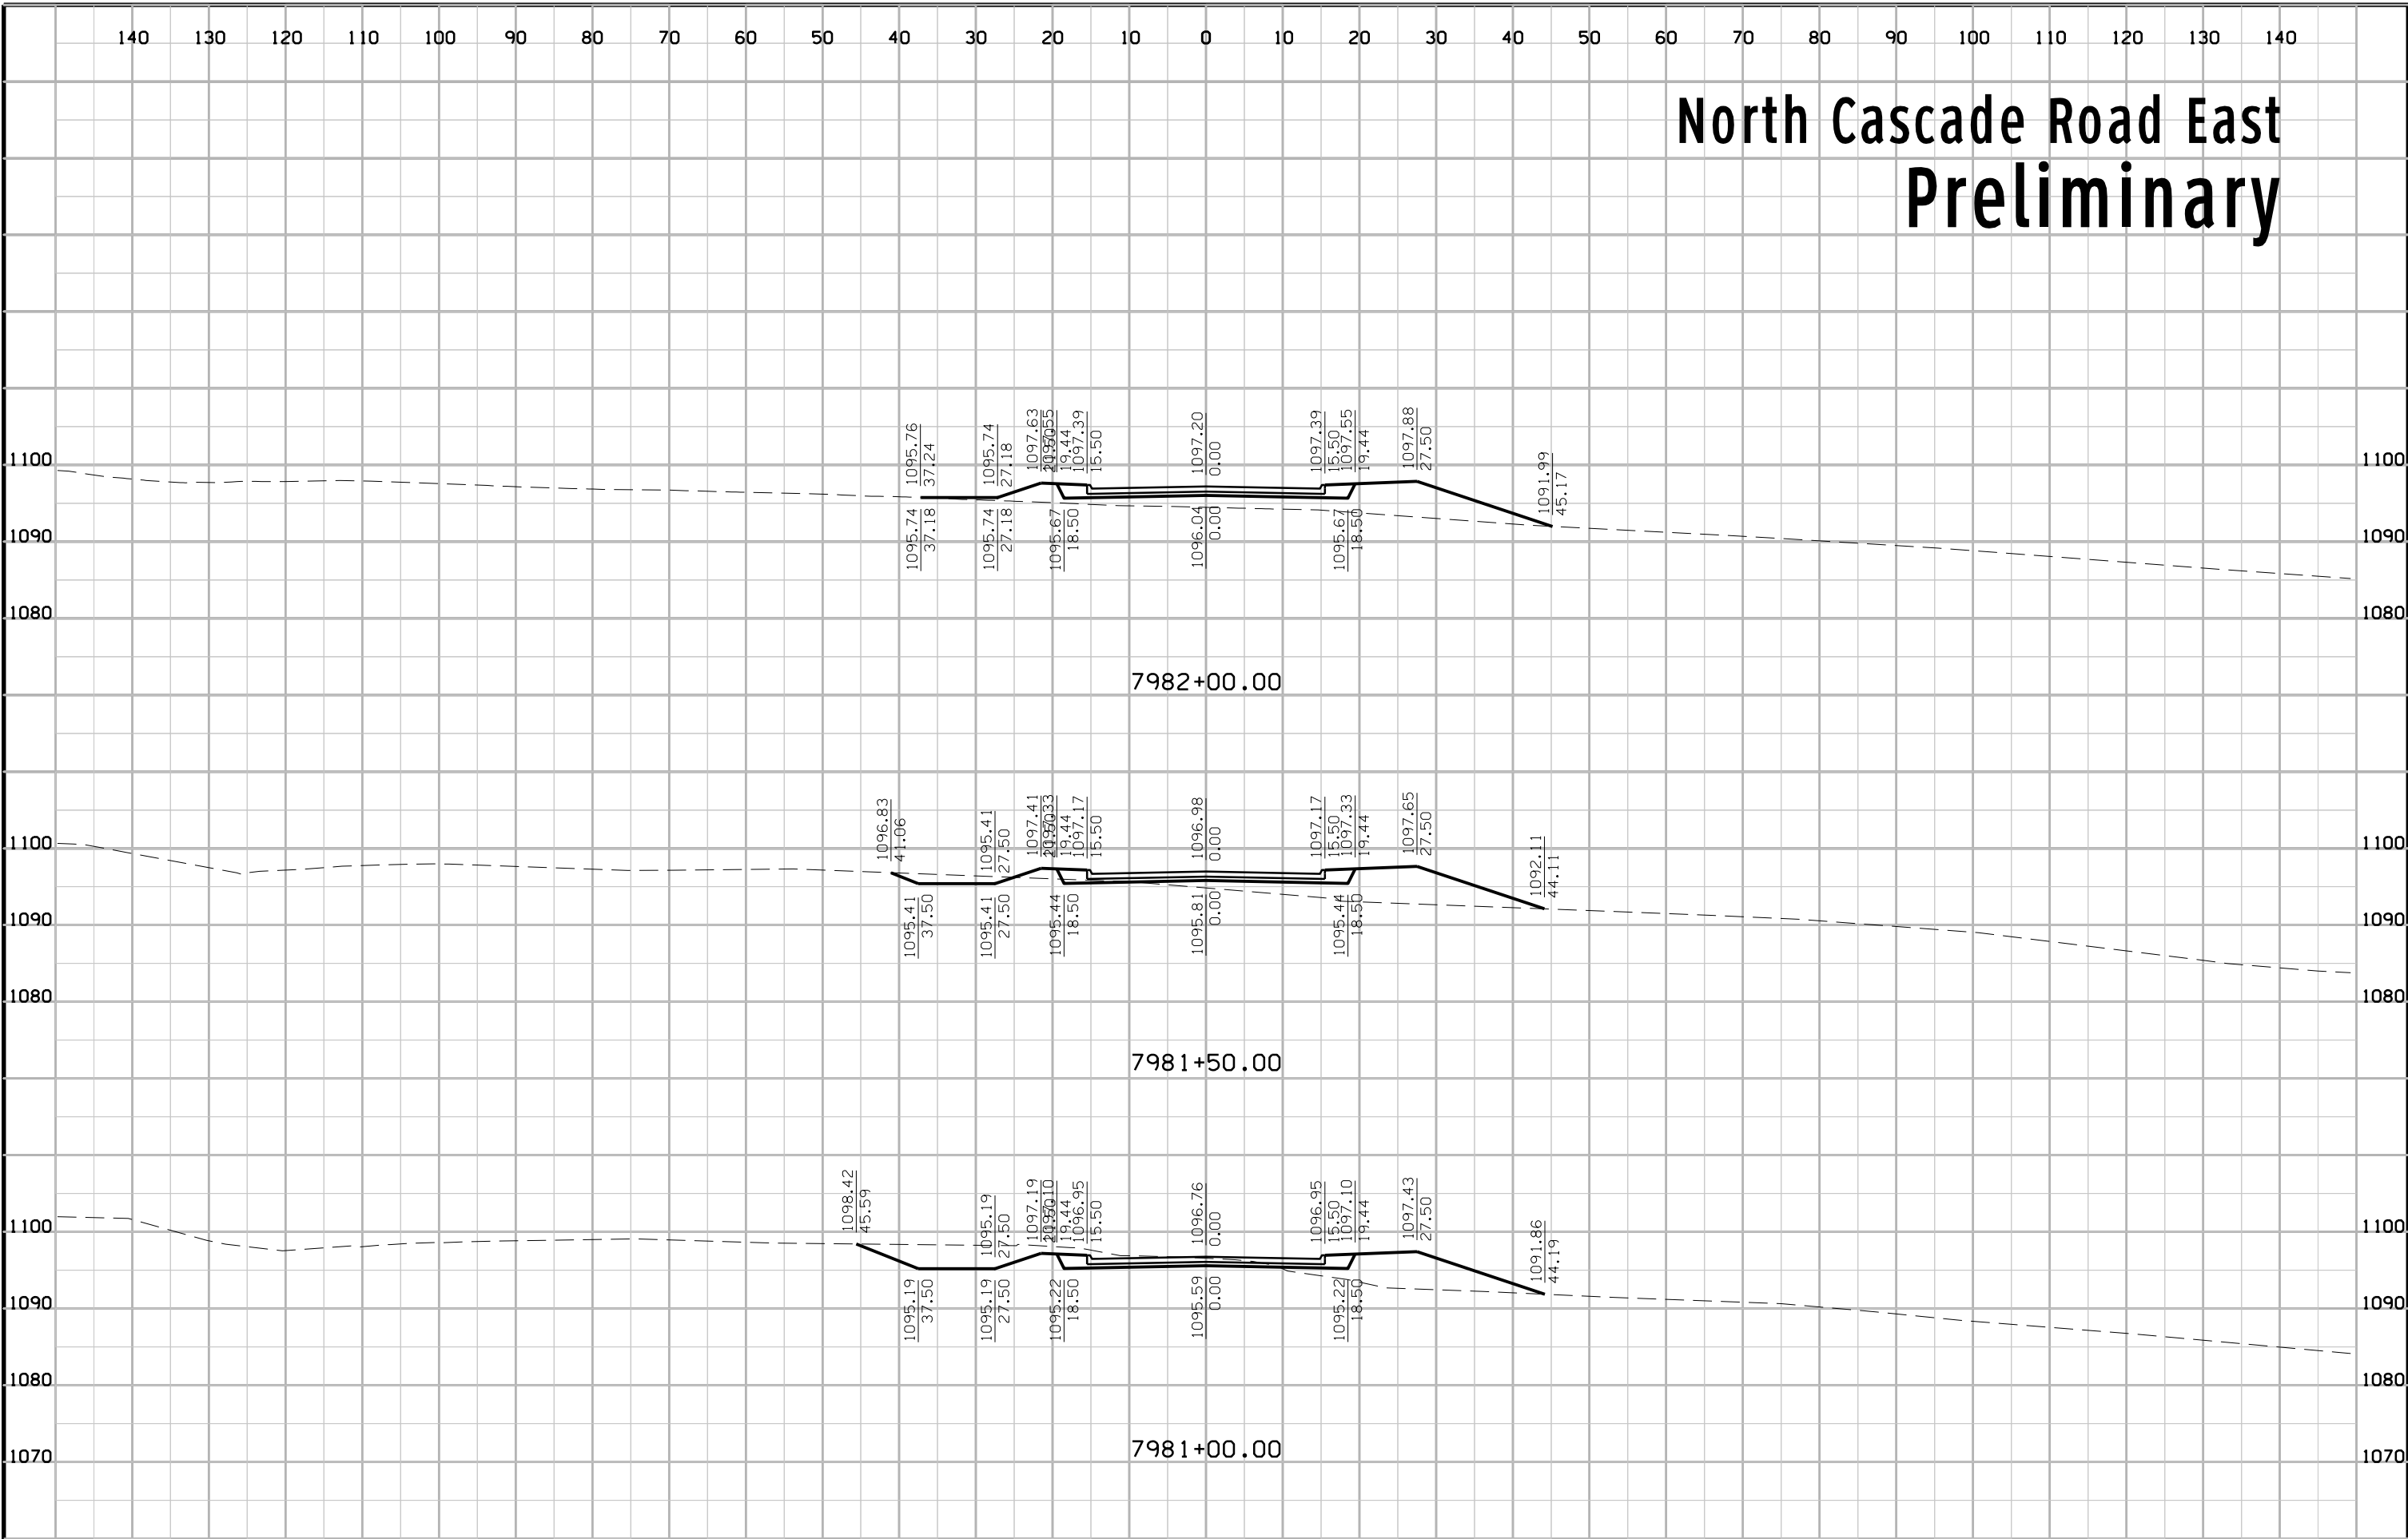

North Cascade Road East Preliminary