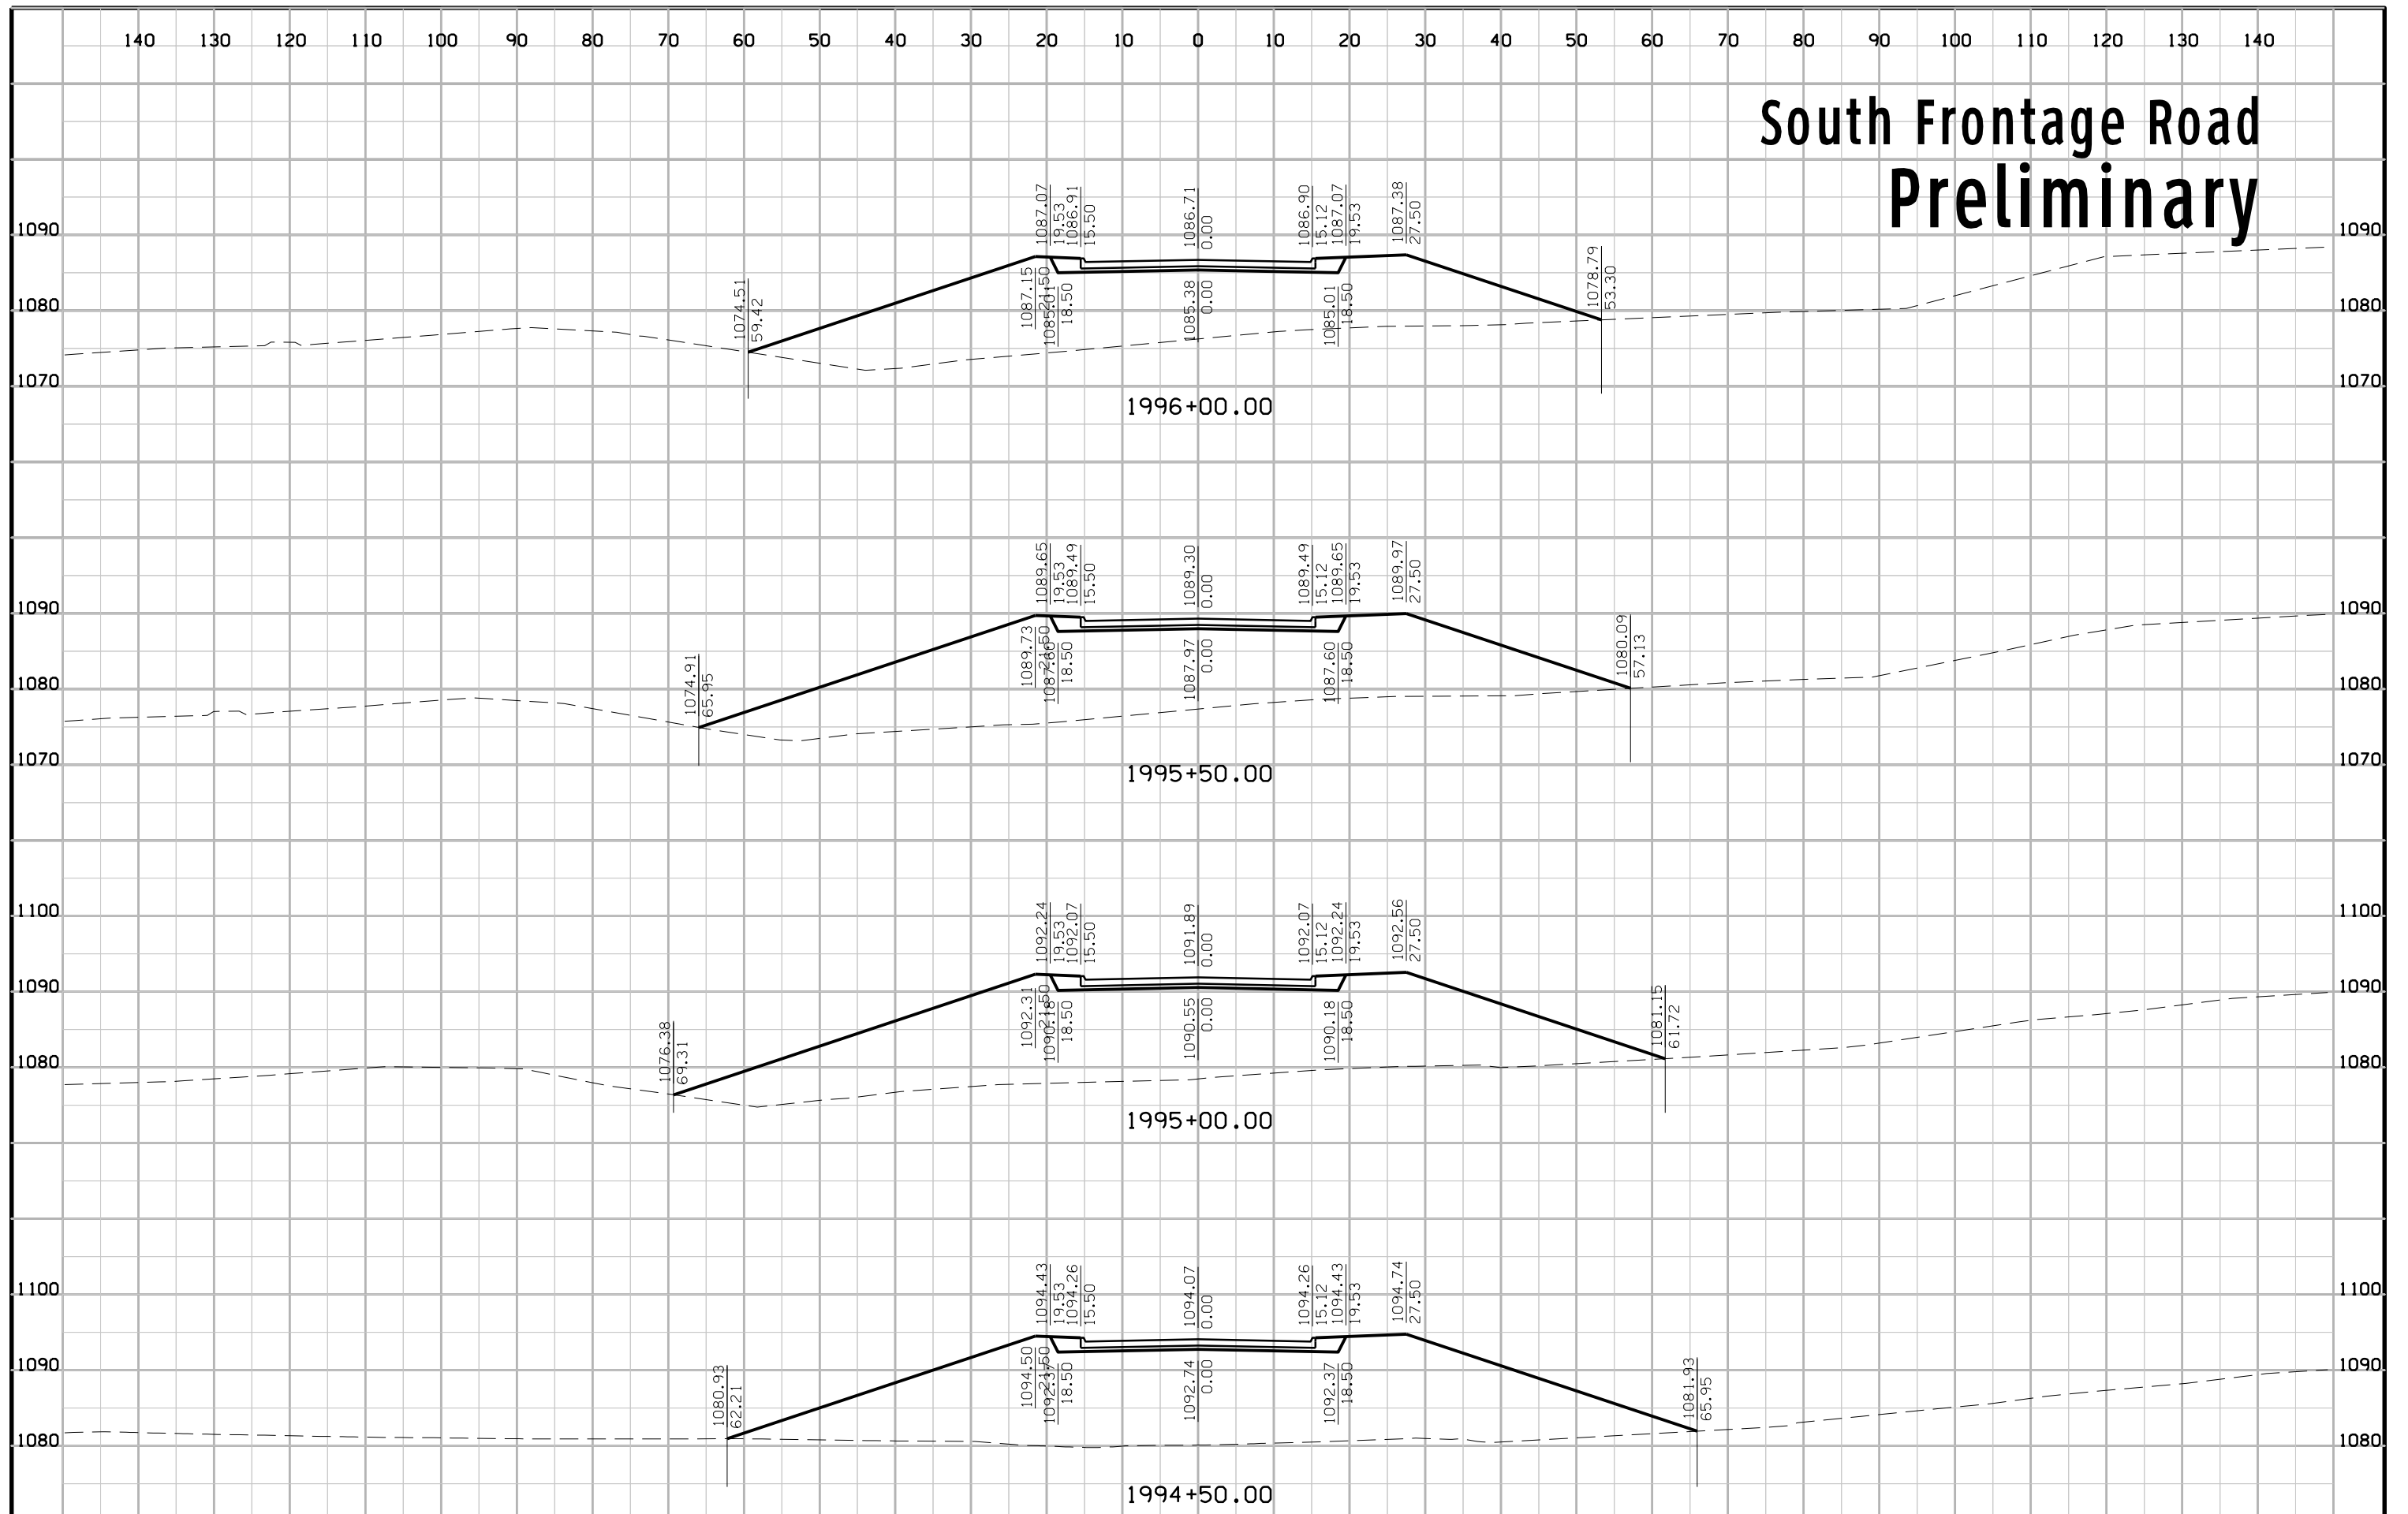

North Cascade Road East Preliminary

140 130 120 110 100 90 80 70 60 50 40 30 20 10 0 10 20 30 40 50 60 70 80 90 100 110 120 130 140

North Cascade Road East Preliminary

South Frontage Road Preliminary

South Frontage Road Preliminary