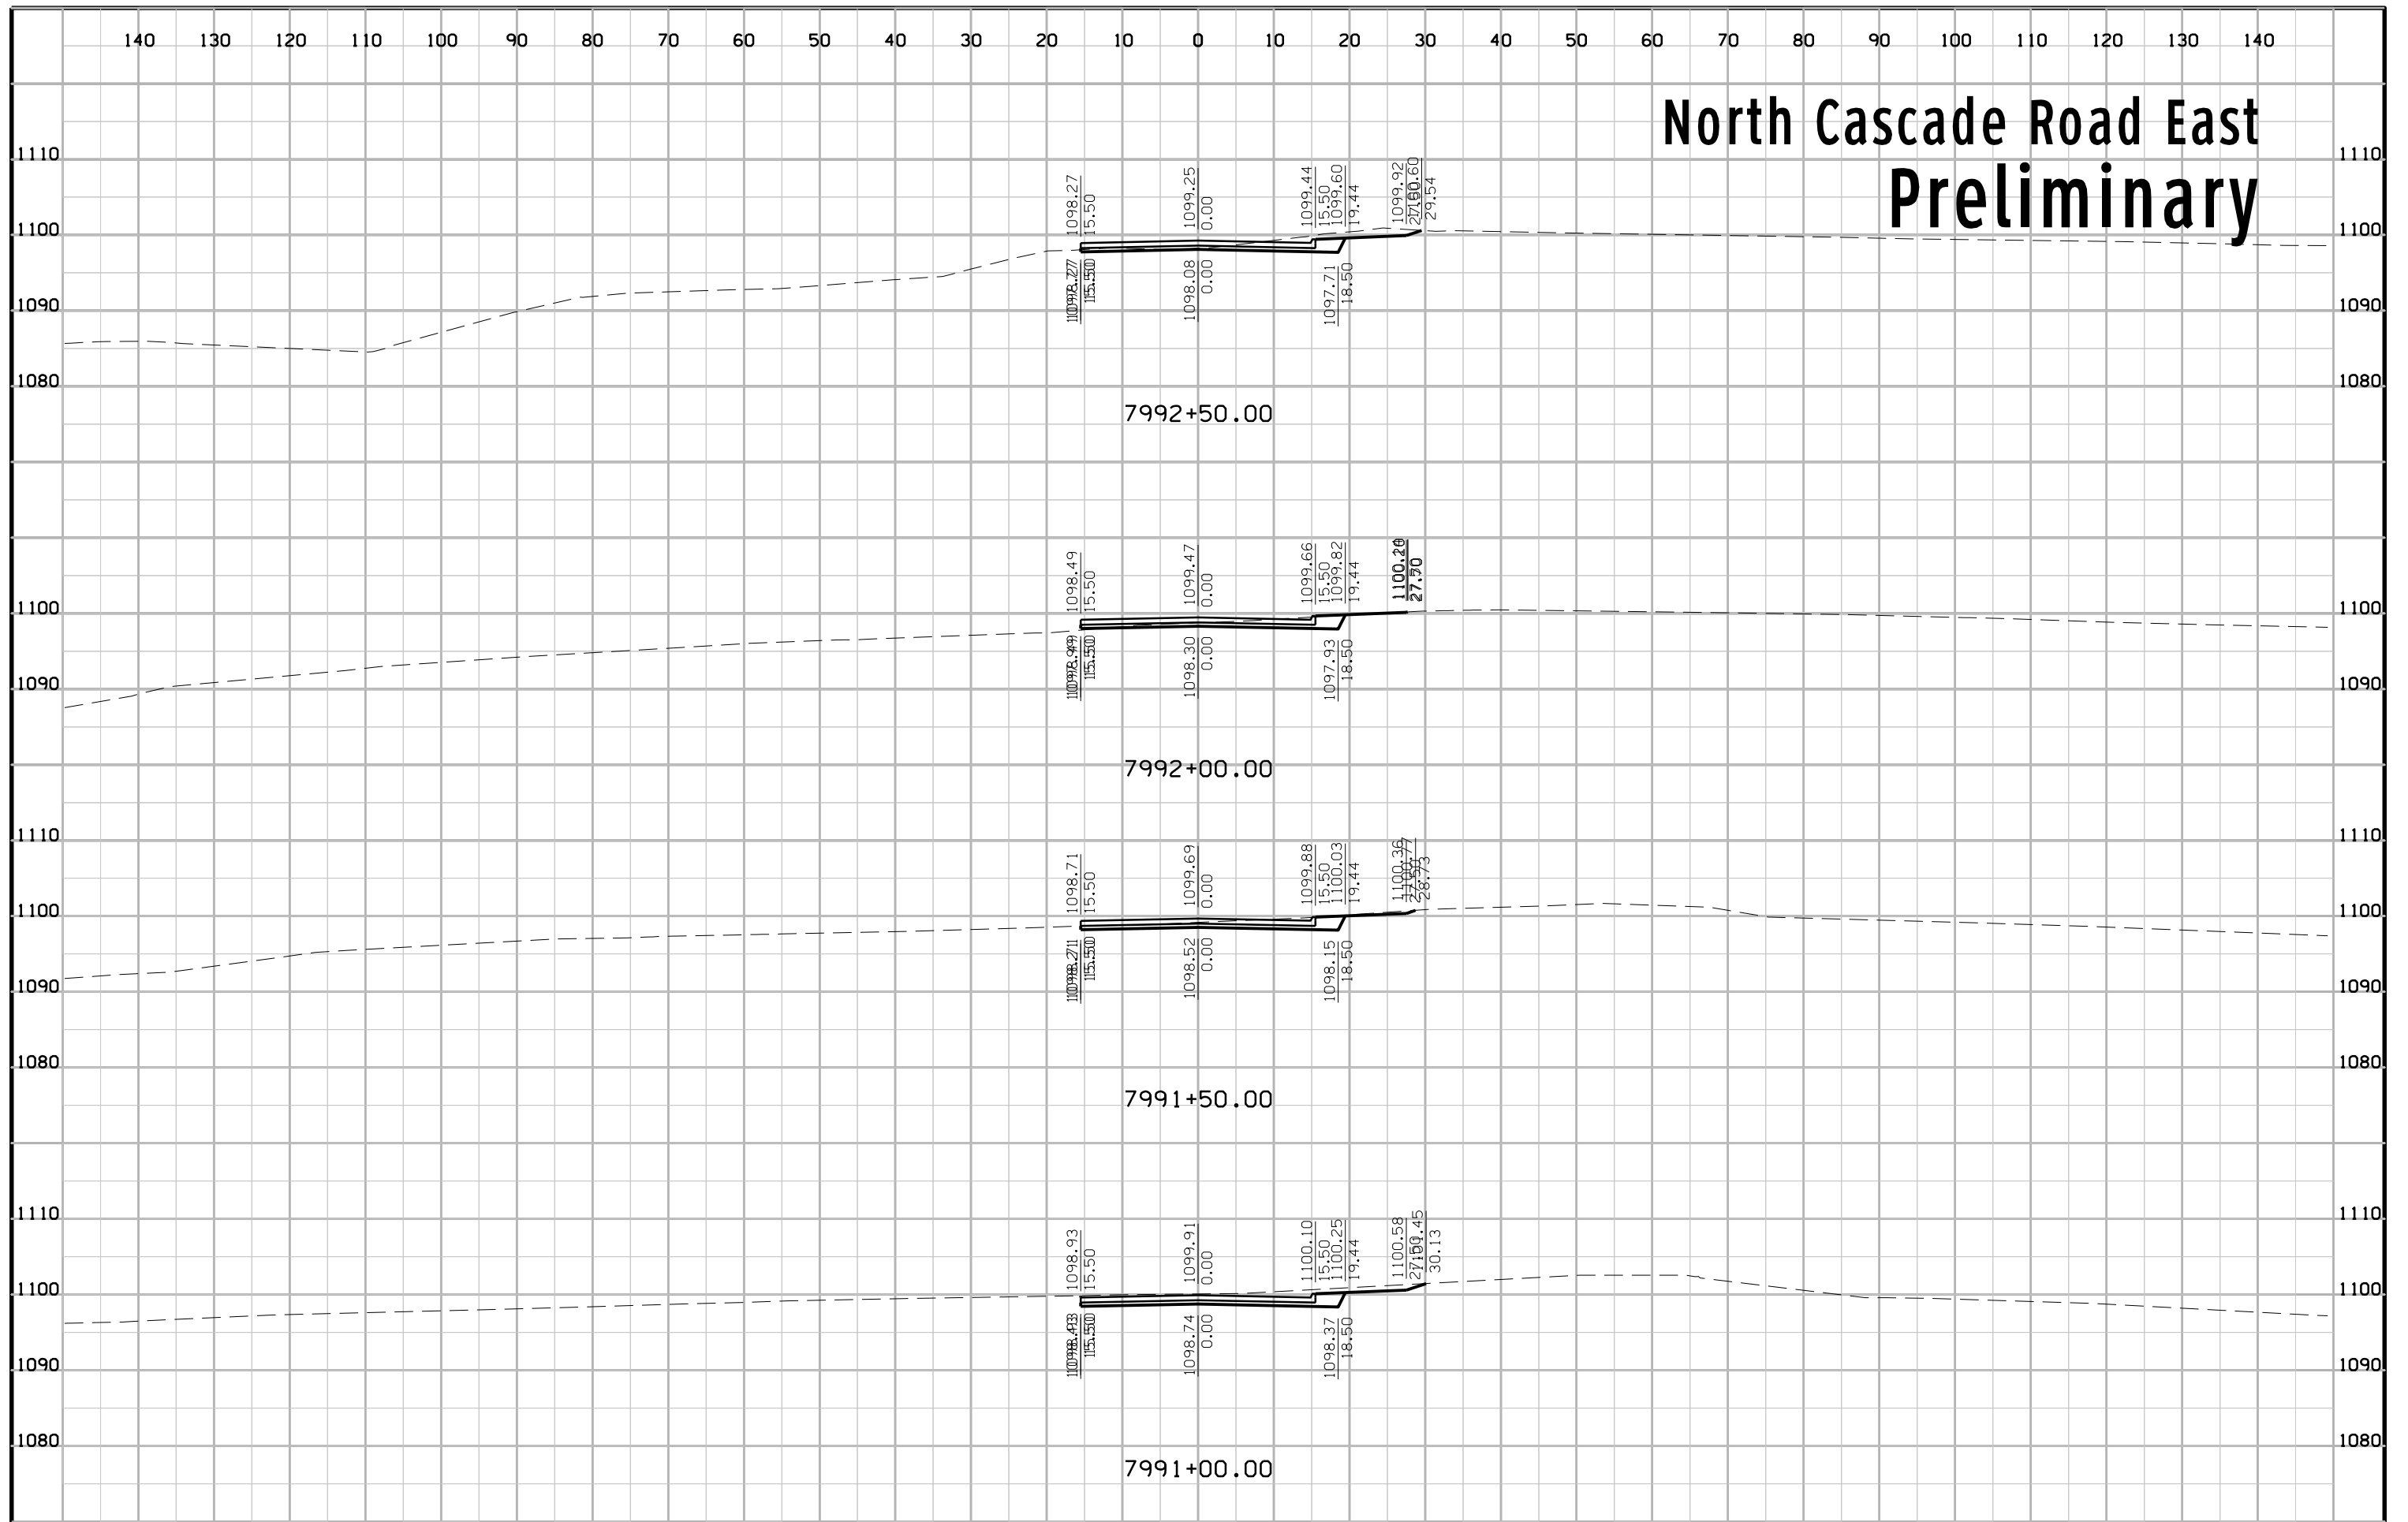

North Cascade Road East Preliminary