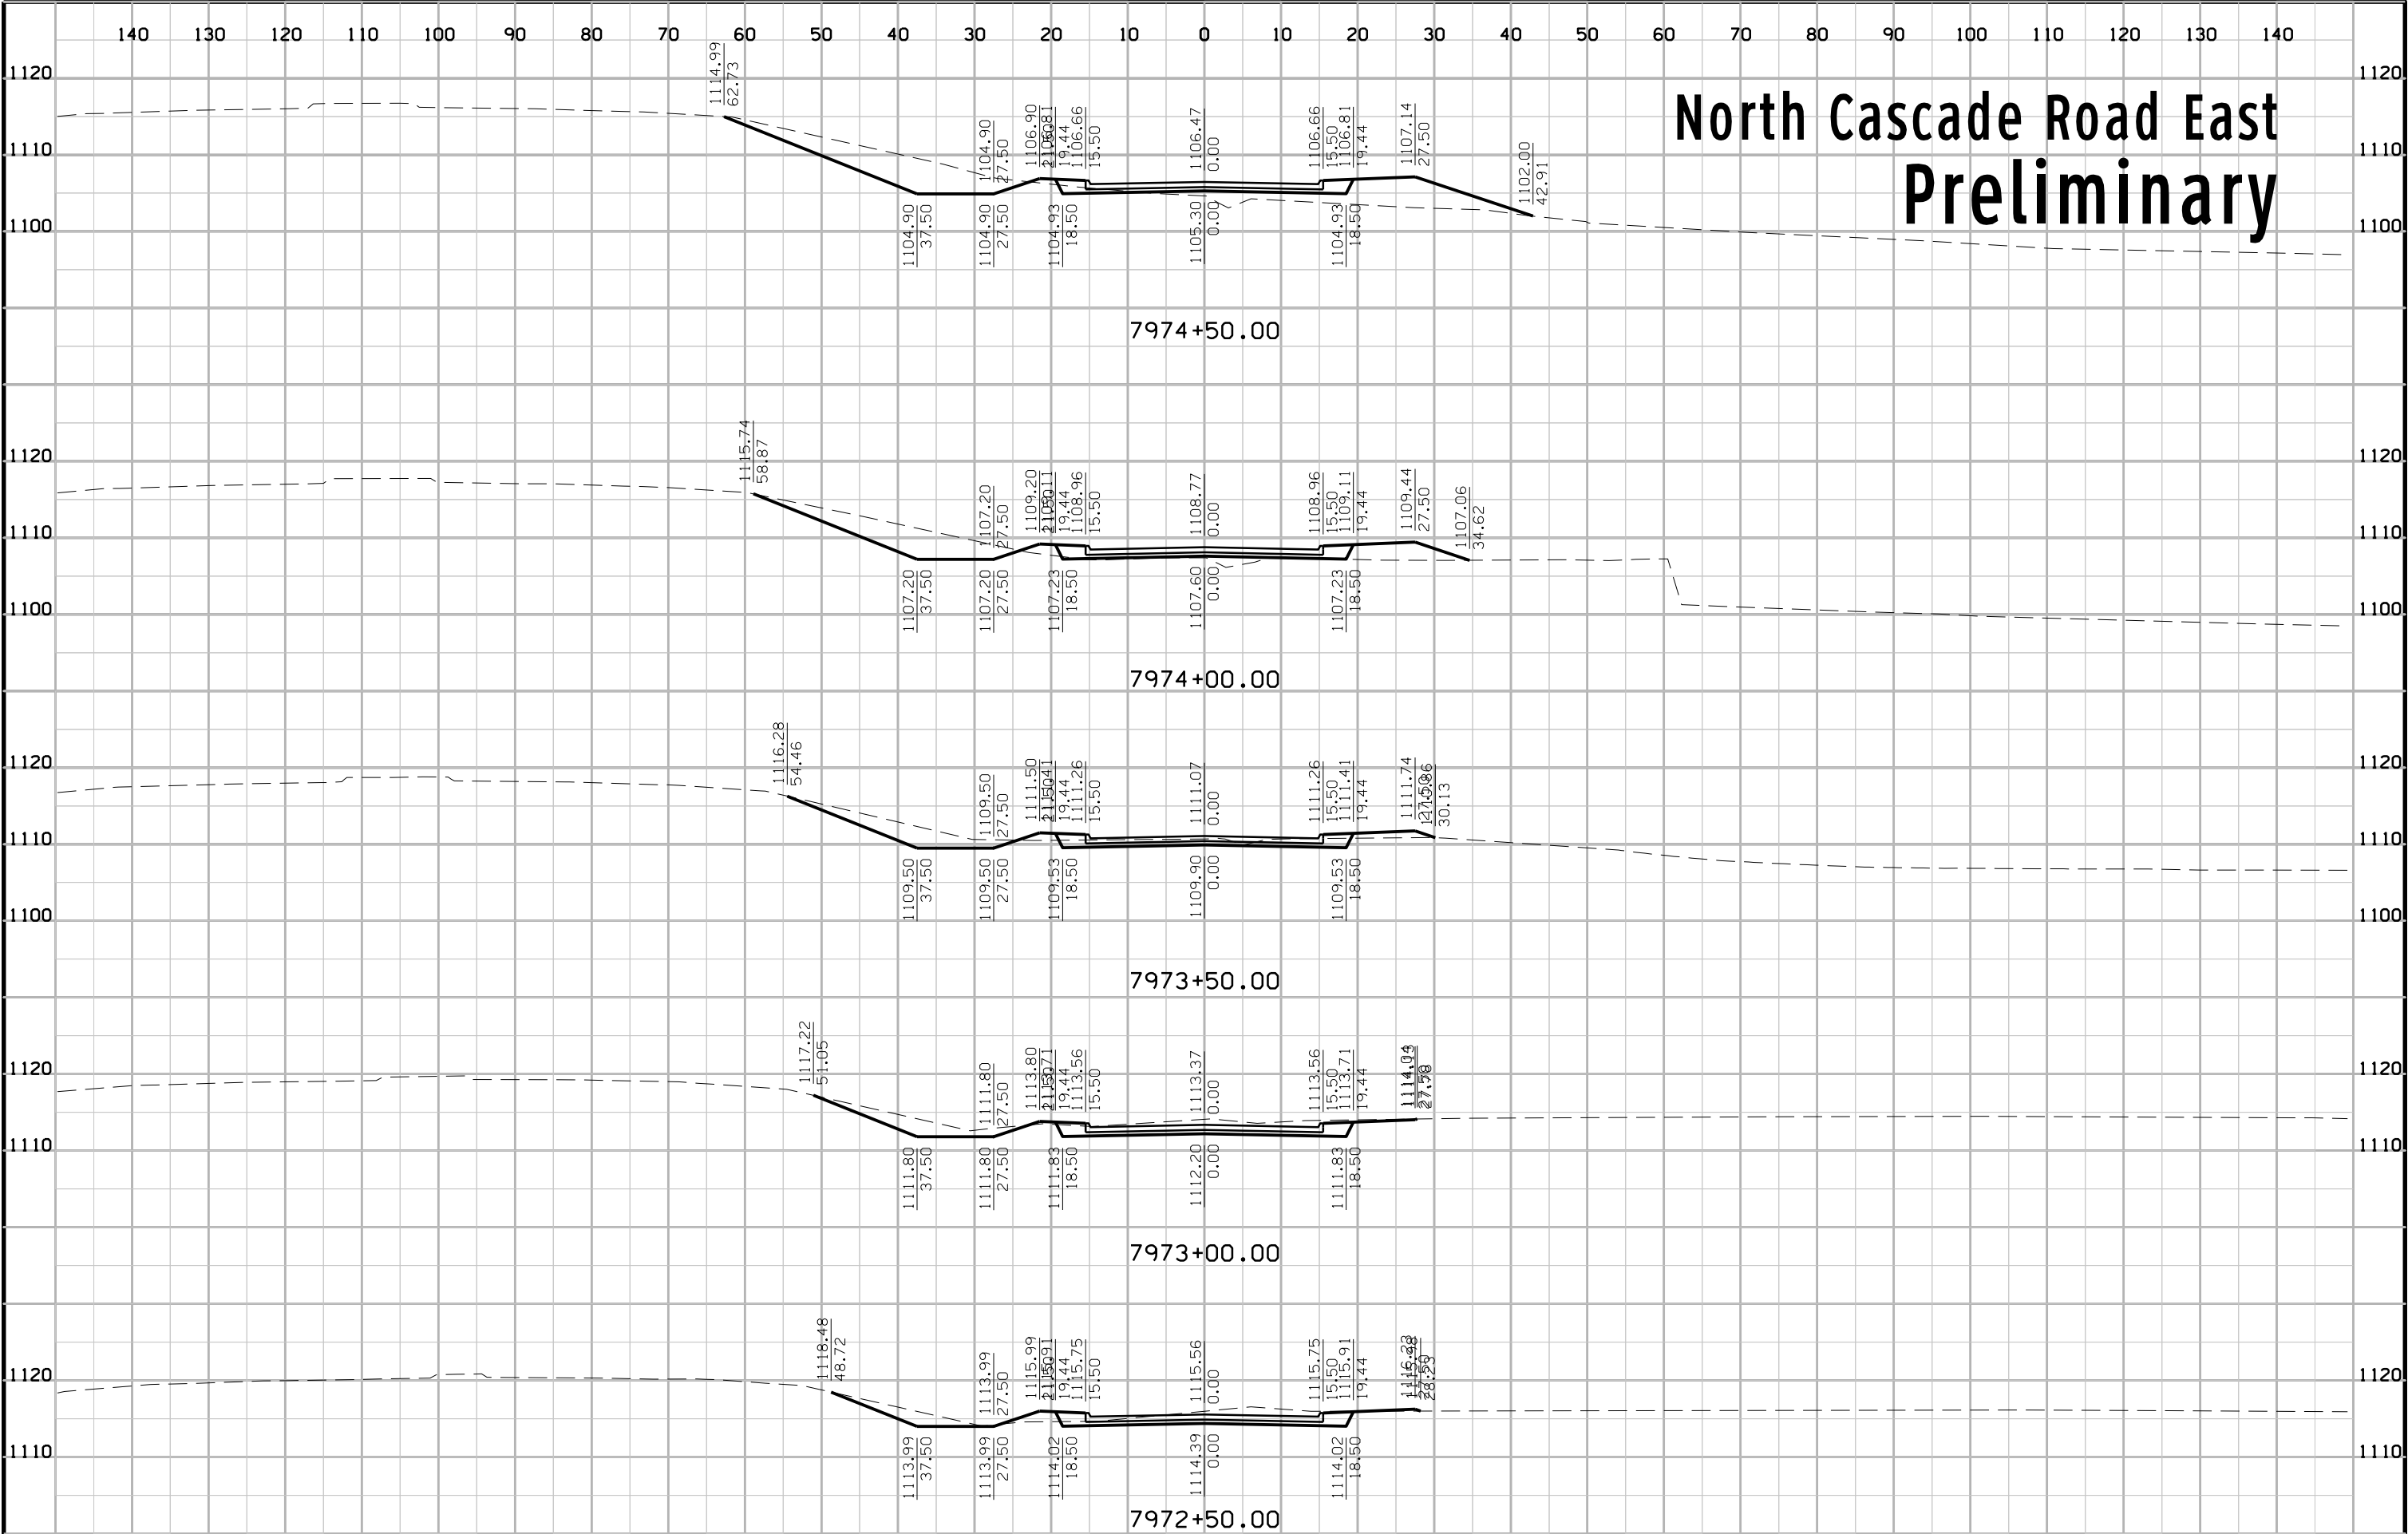

North Cascade Road East Preliminary