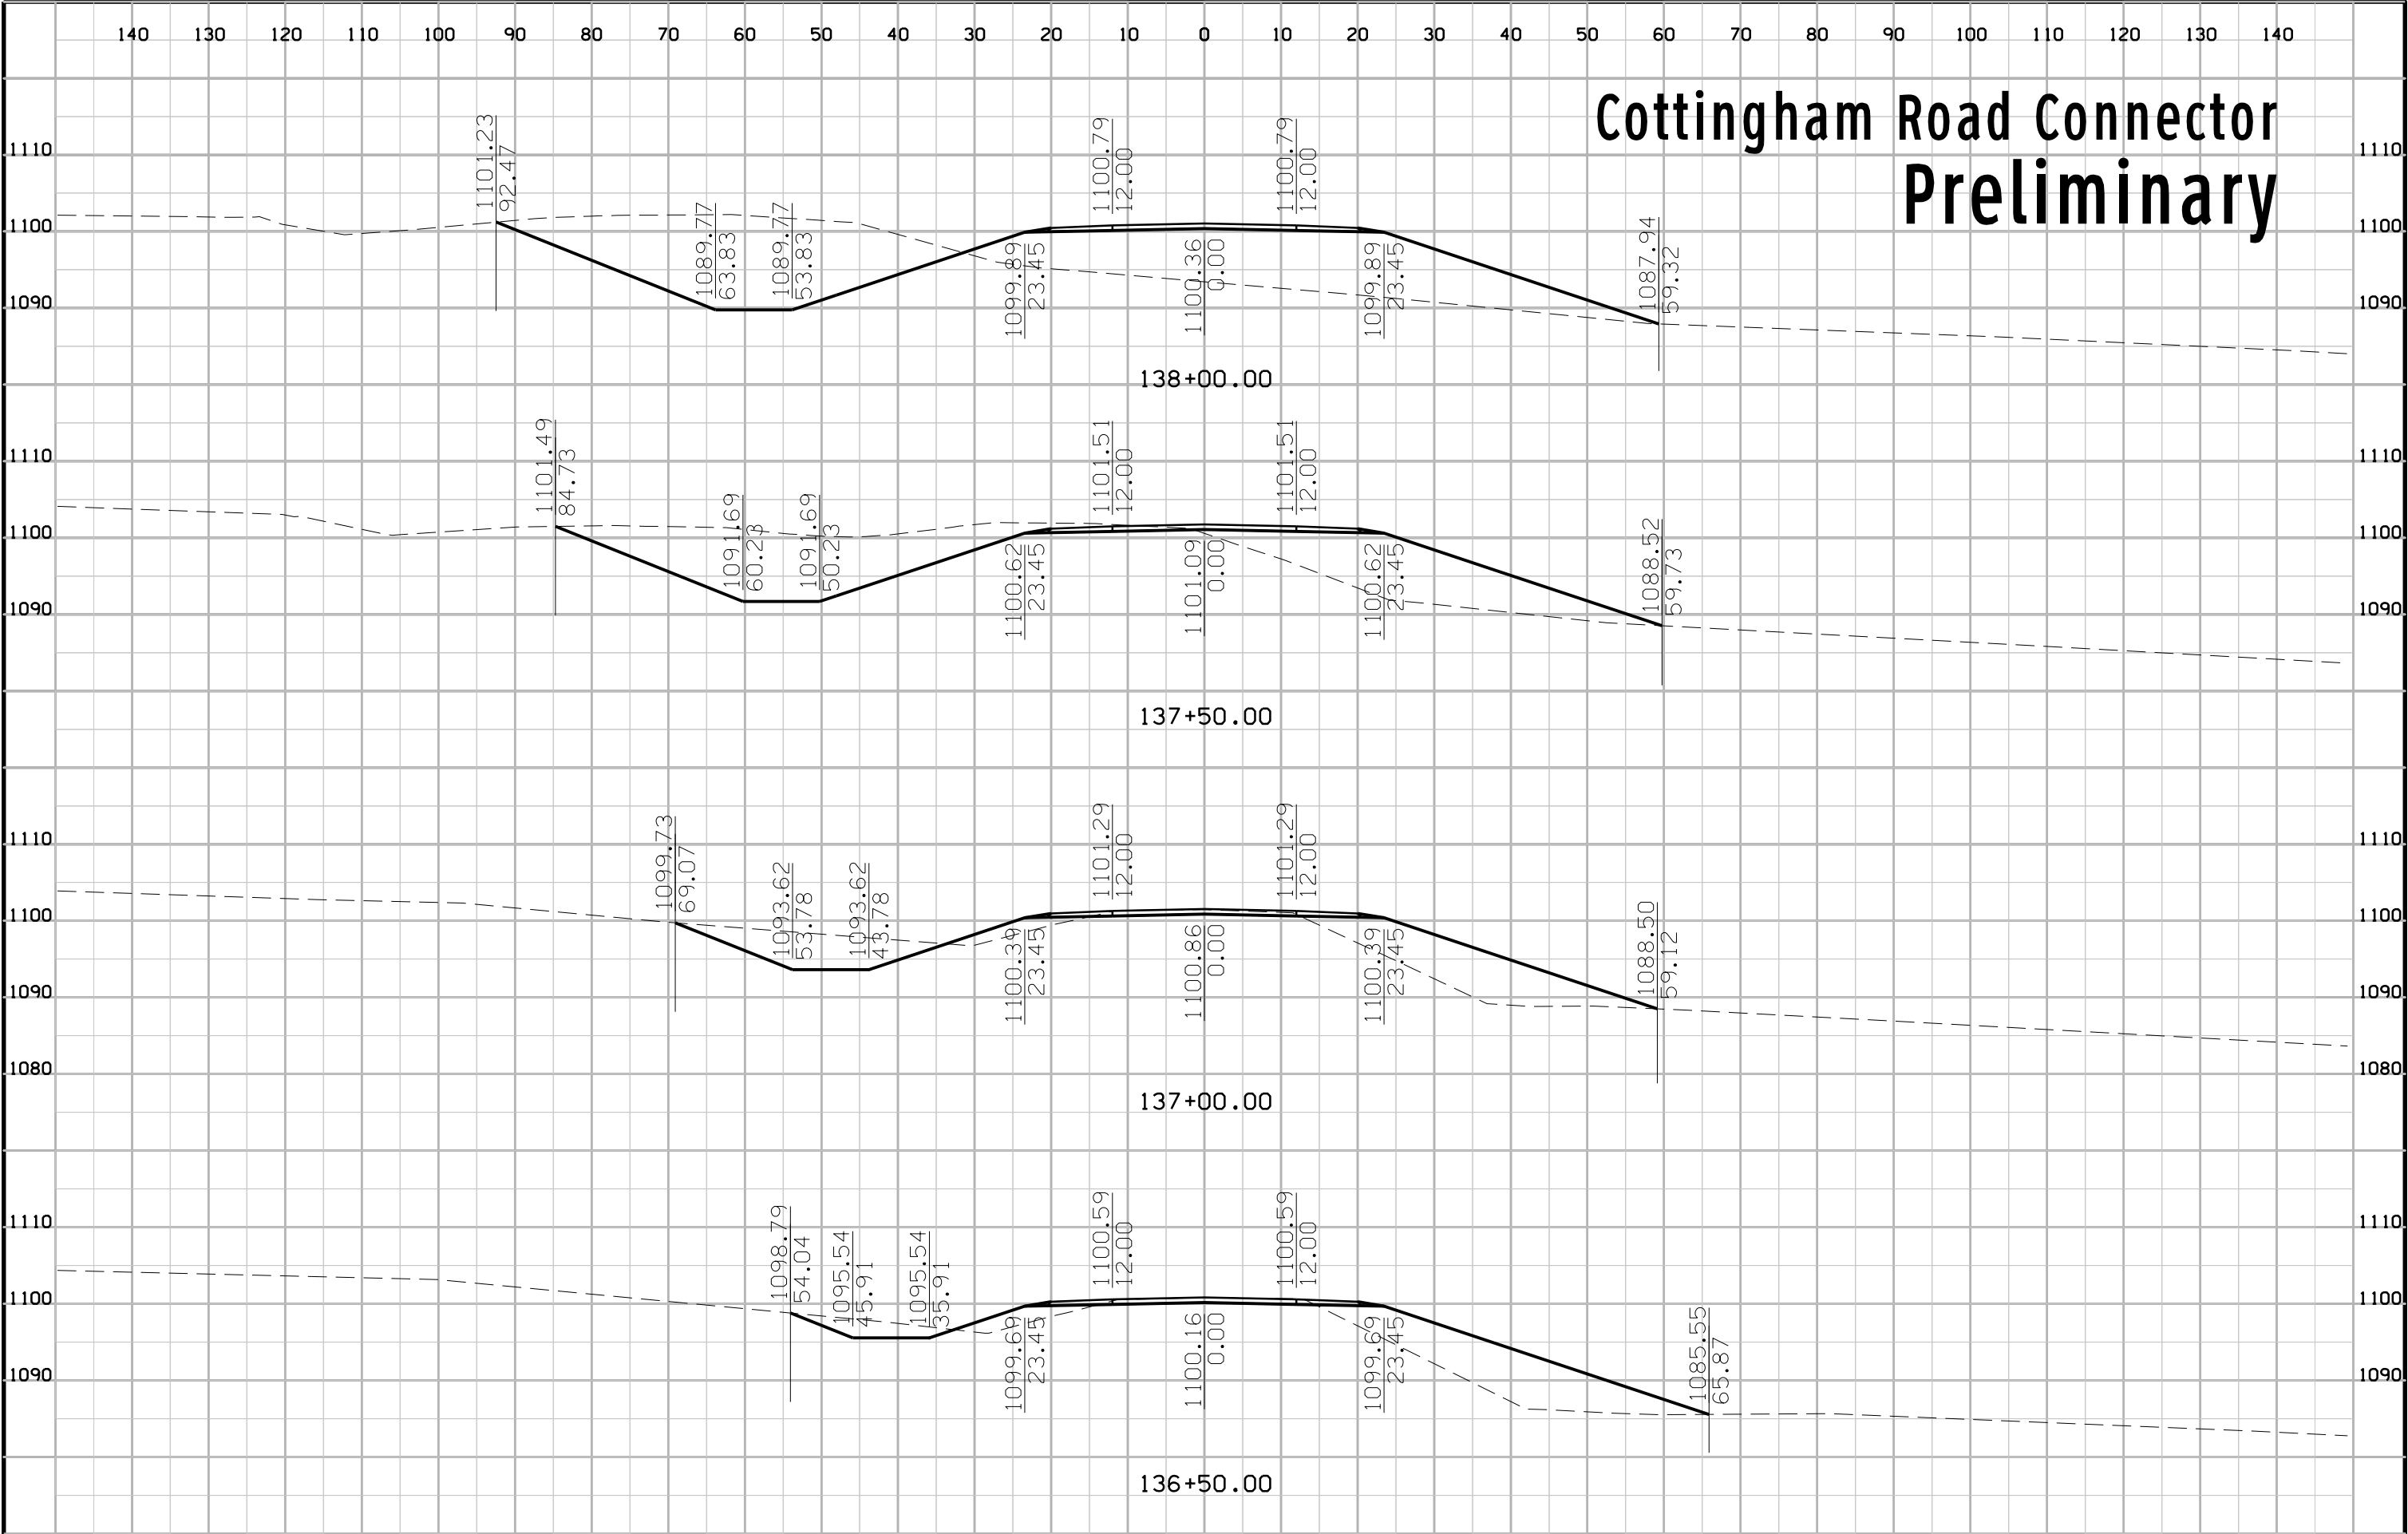

South Frontage Road Preliminary

South Frontage Road Preliminary

South Frontage Road Preliminary

2032+00.00

Cottingham Road Connector Preliminary

Cottingham Road Connector Preliminary

Tower Drive Drive Preliminary