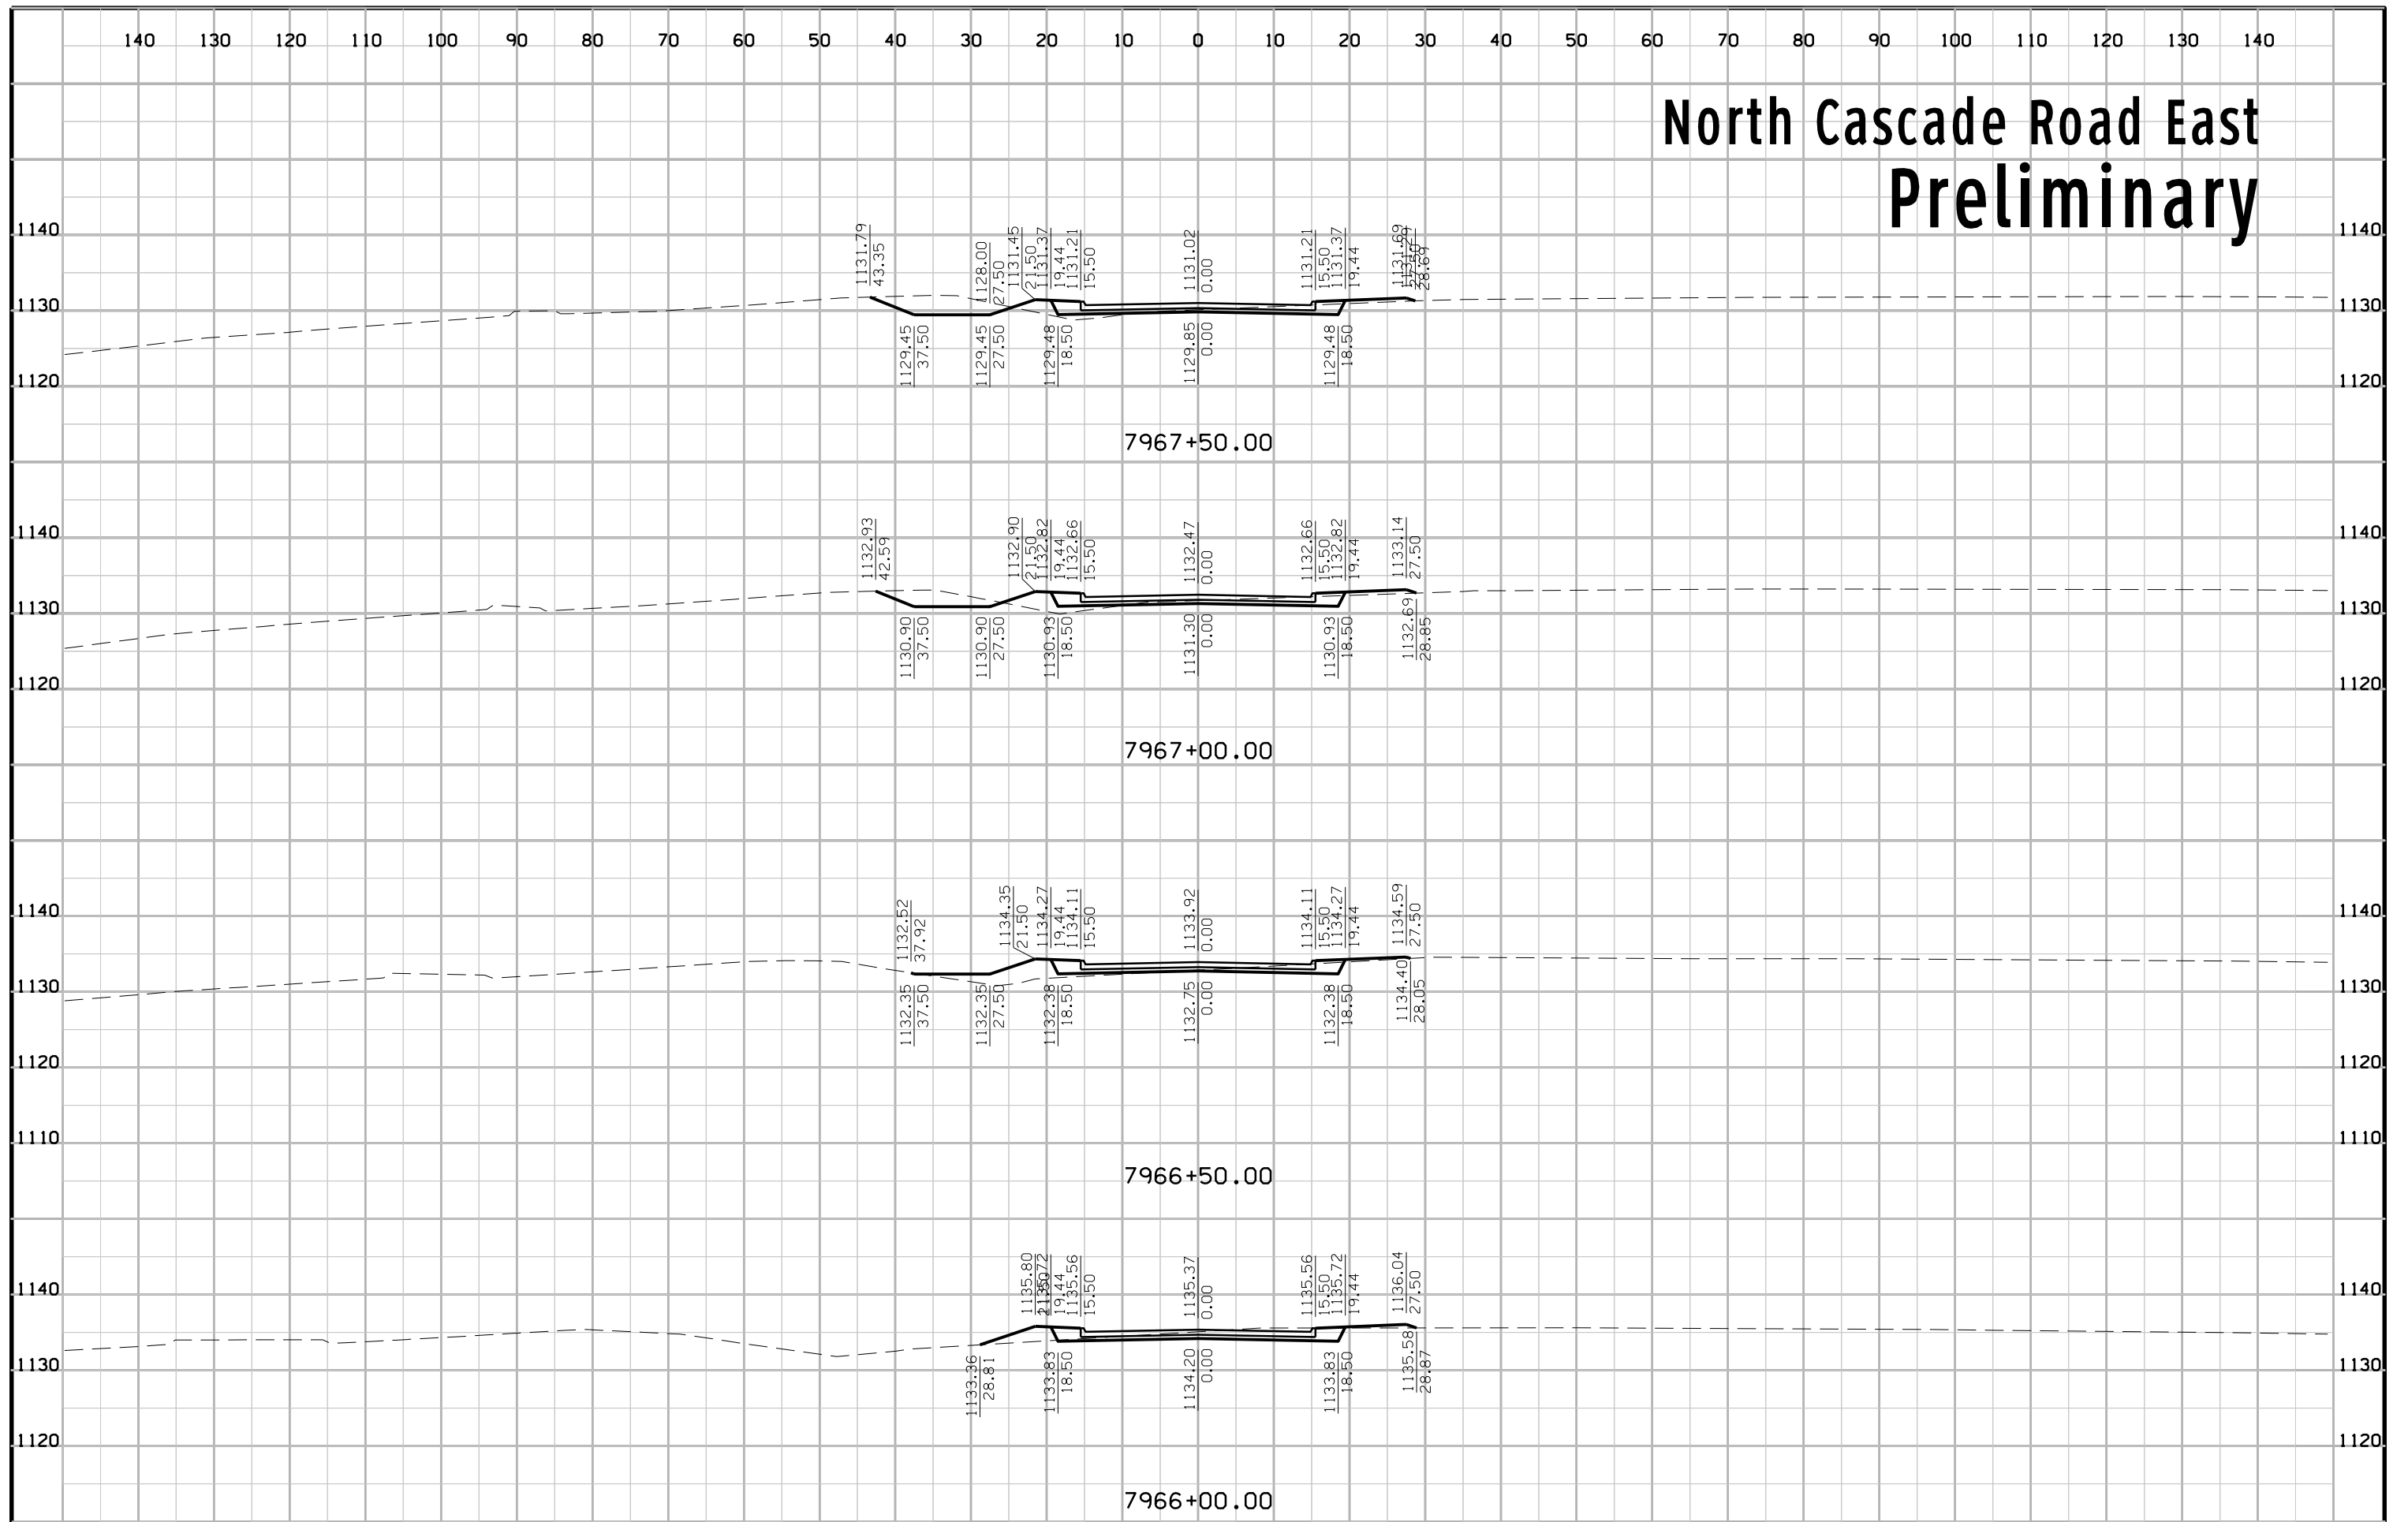

North Cascade Road East Preliminary