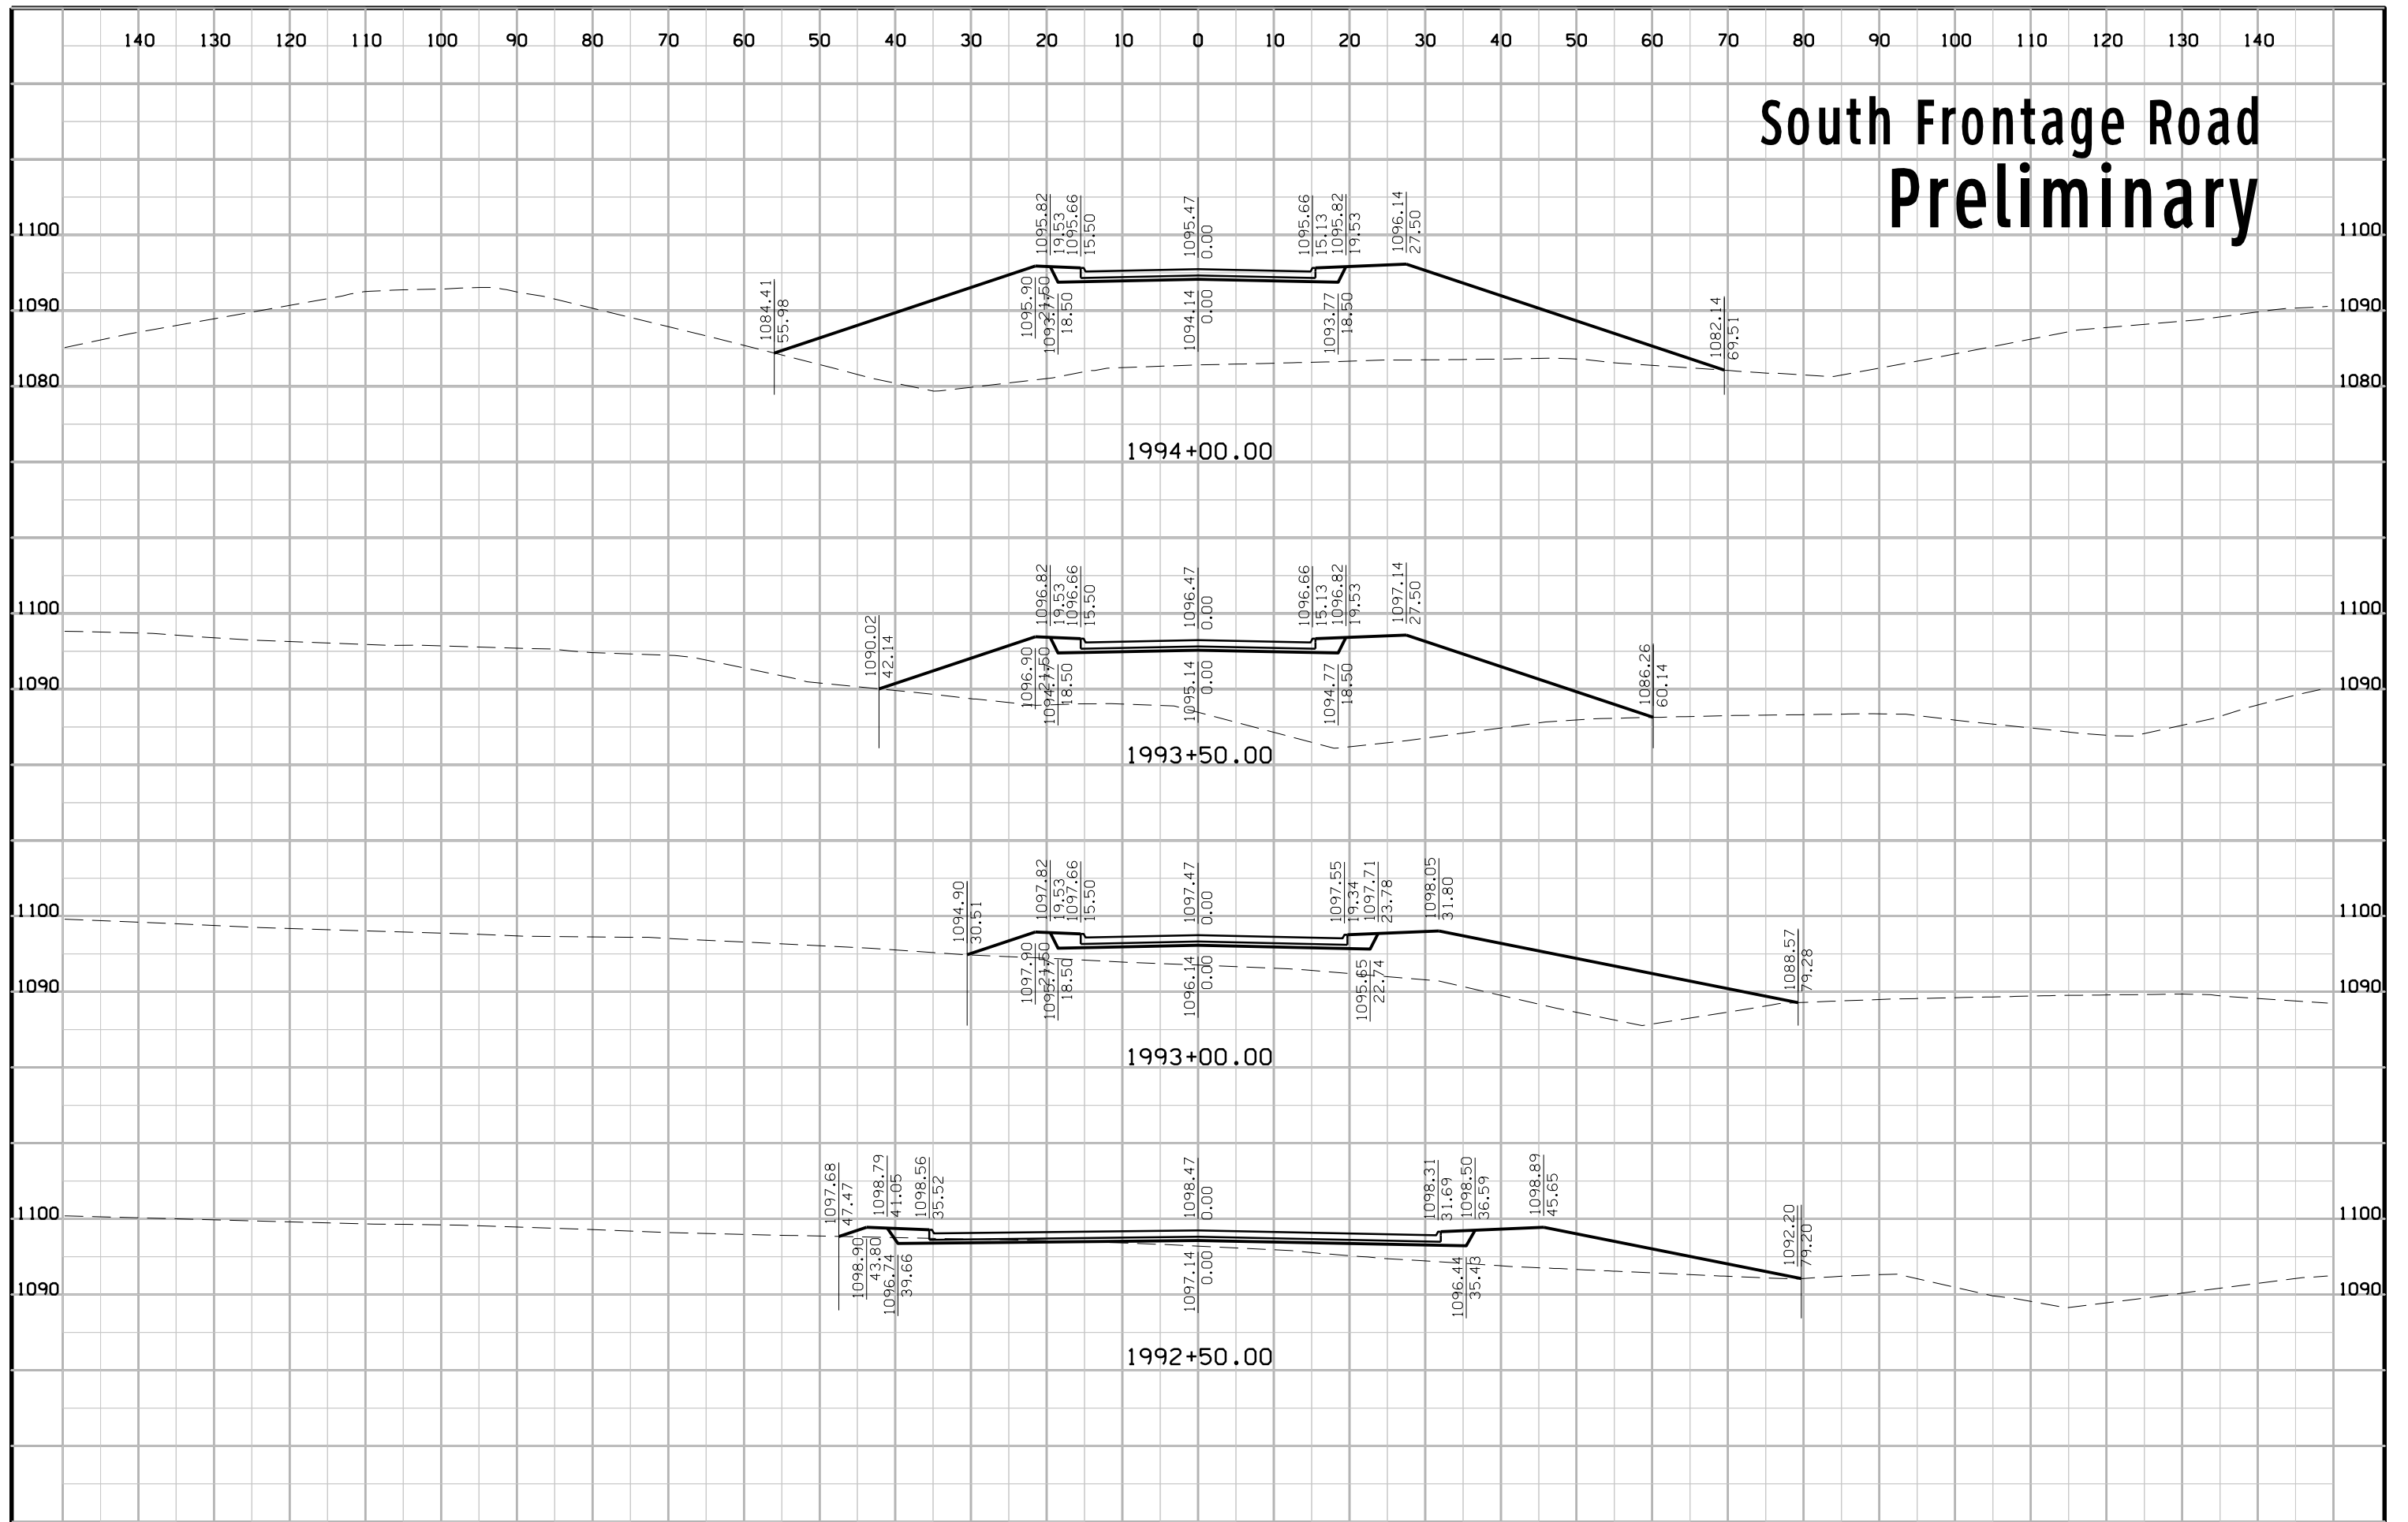

North Cascade Road East Preliminary

140 130 120 110 100 90 80 70 60 50 40 30 20 10 0 10 20 30 40 50 60 70 80 90 100 110 120 130 140

North Cascade Road East Preliminary

South Frontage Road Preliminary

South Frontage Road Preliminary