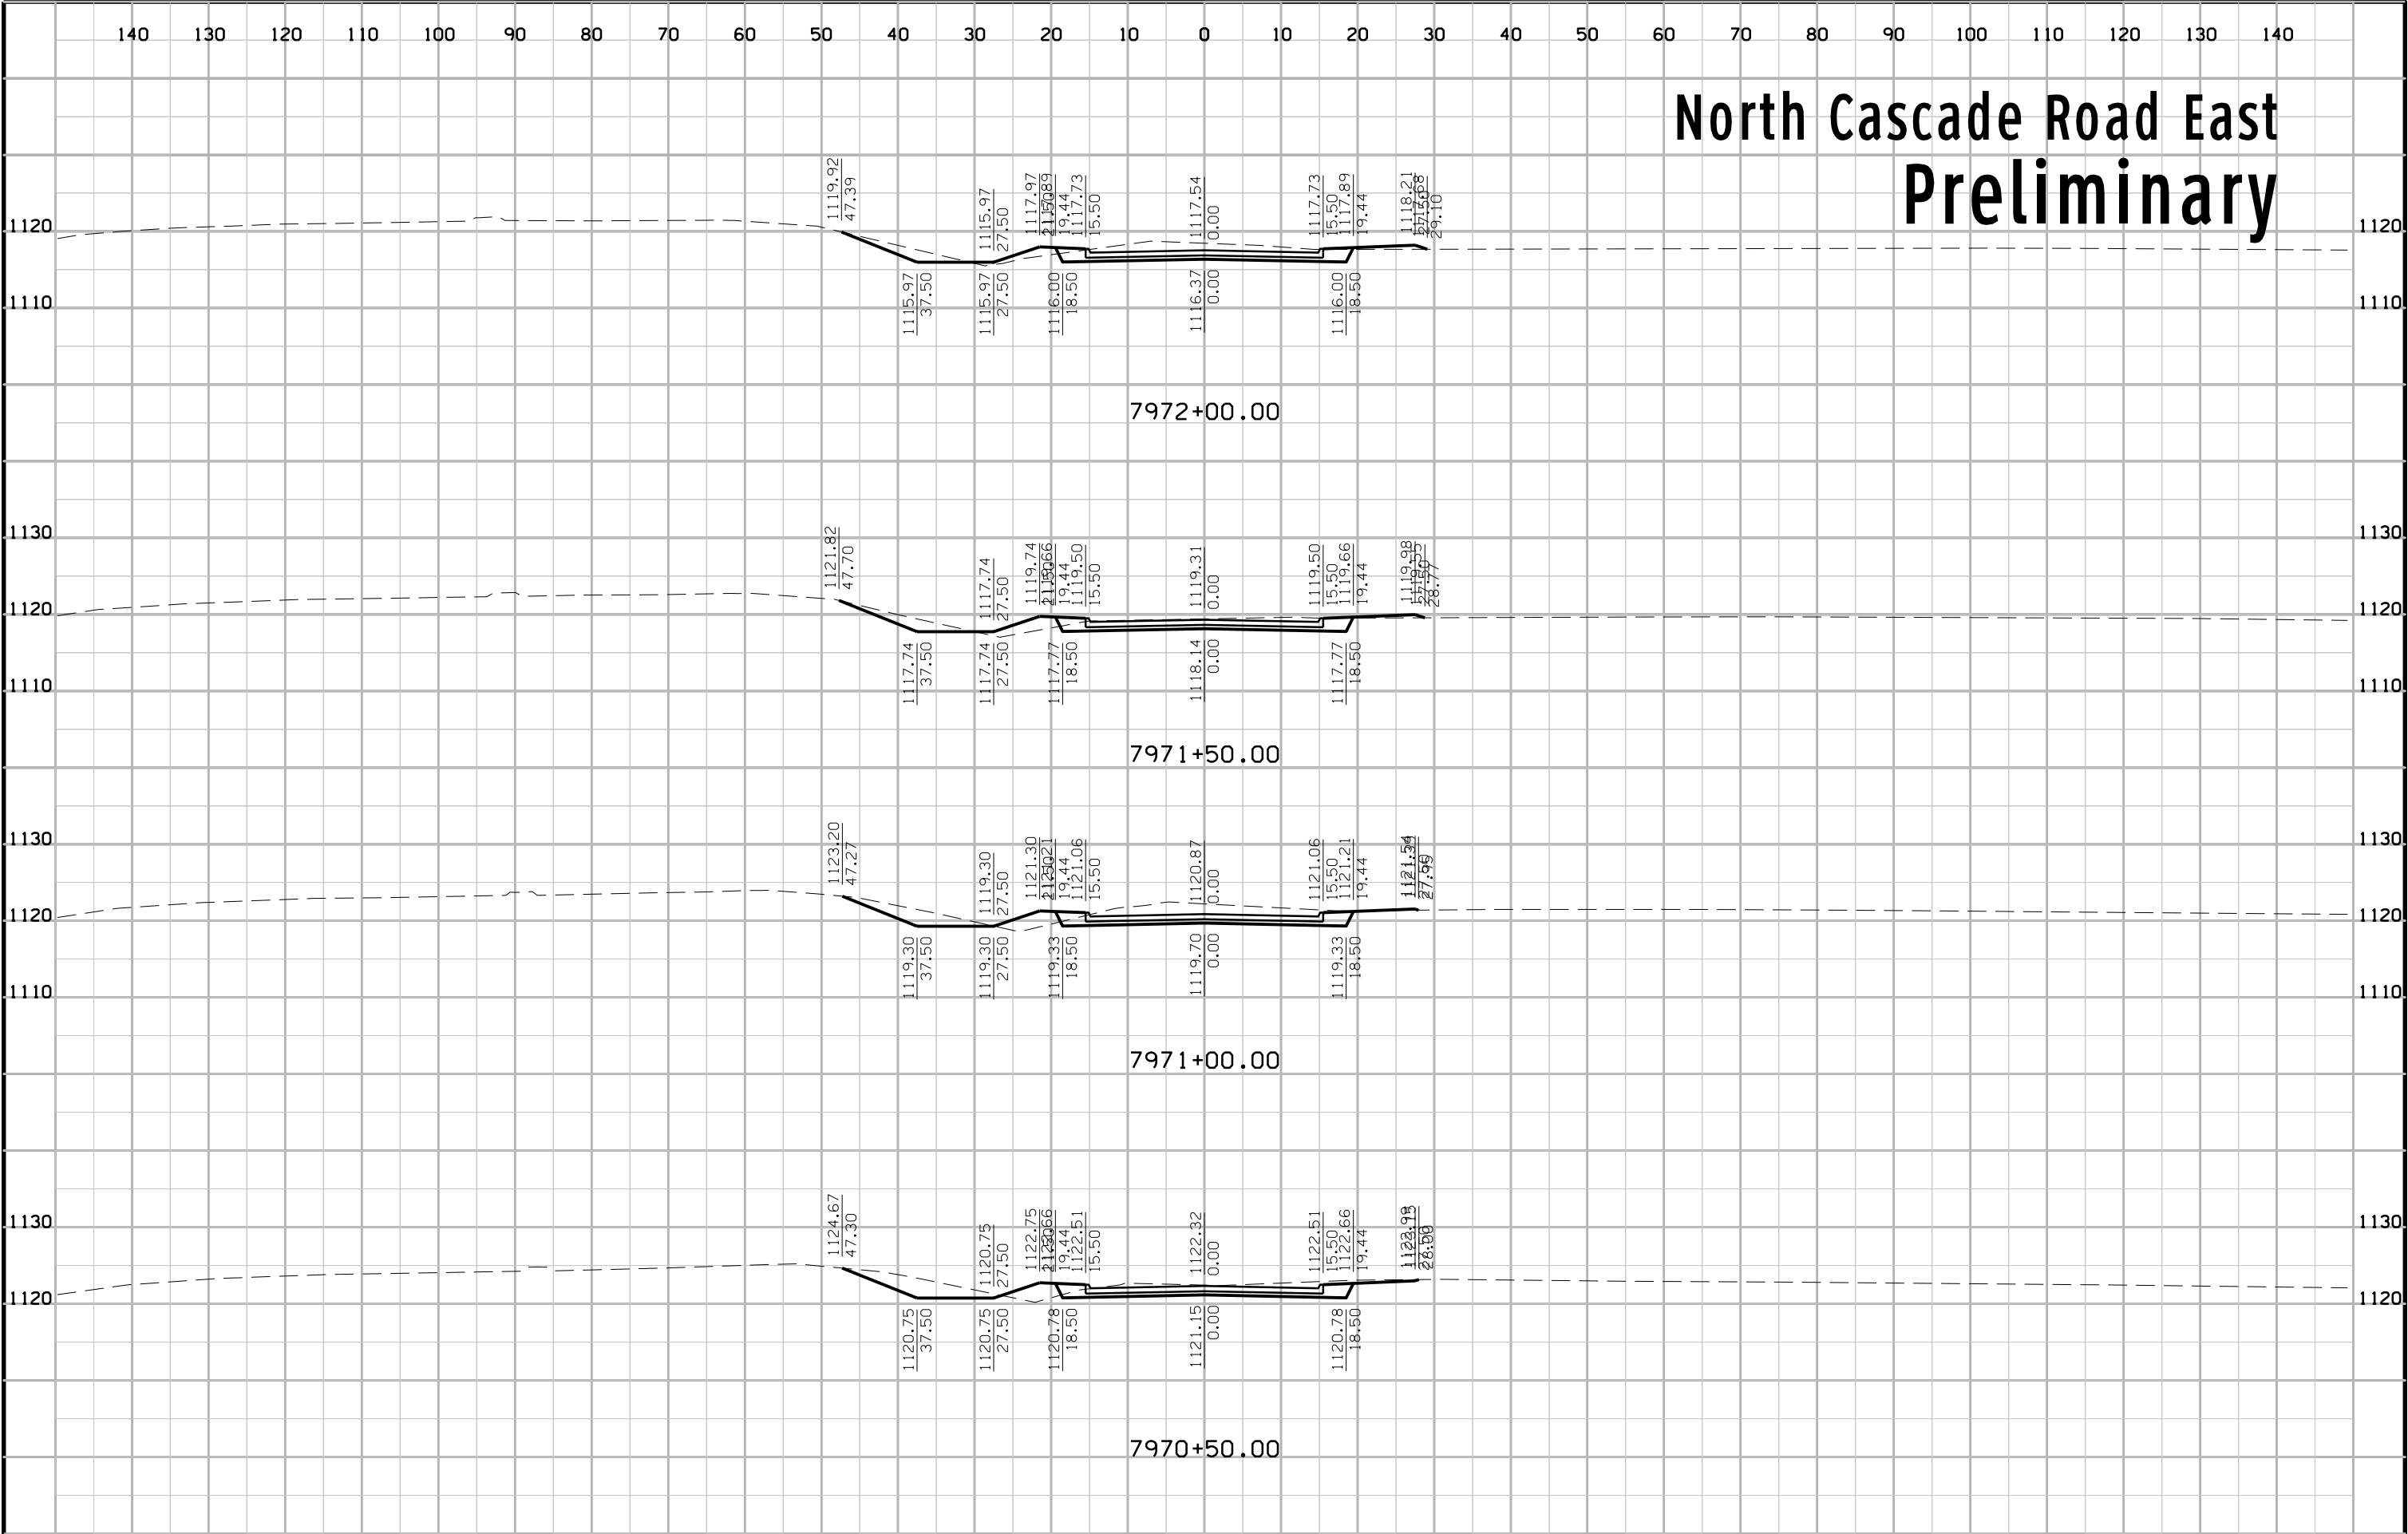

North Cascade Road East Preliminary