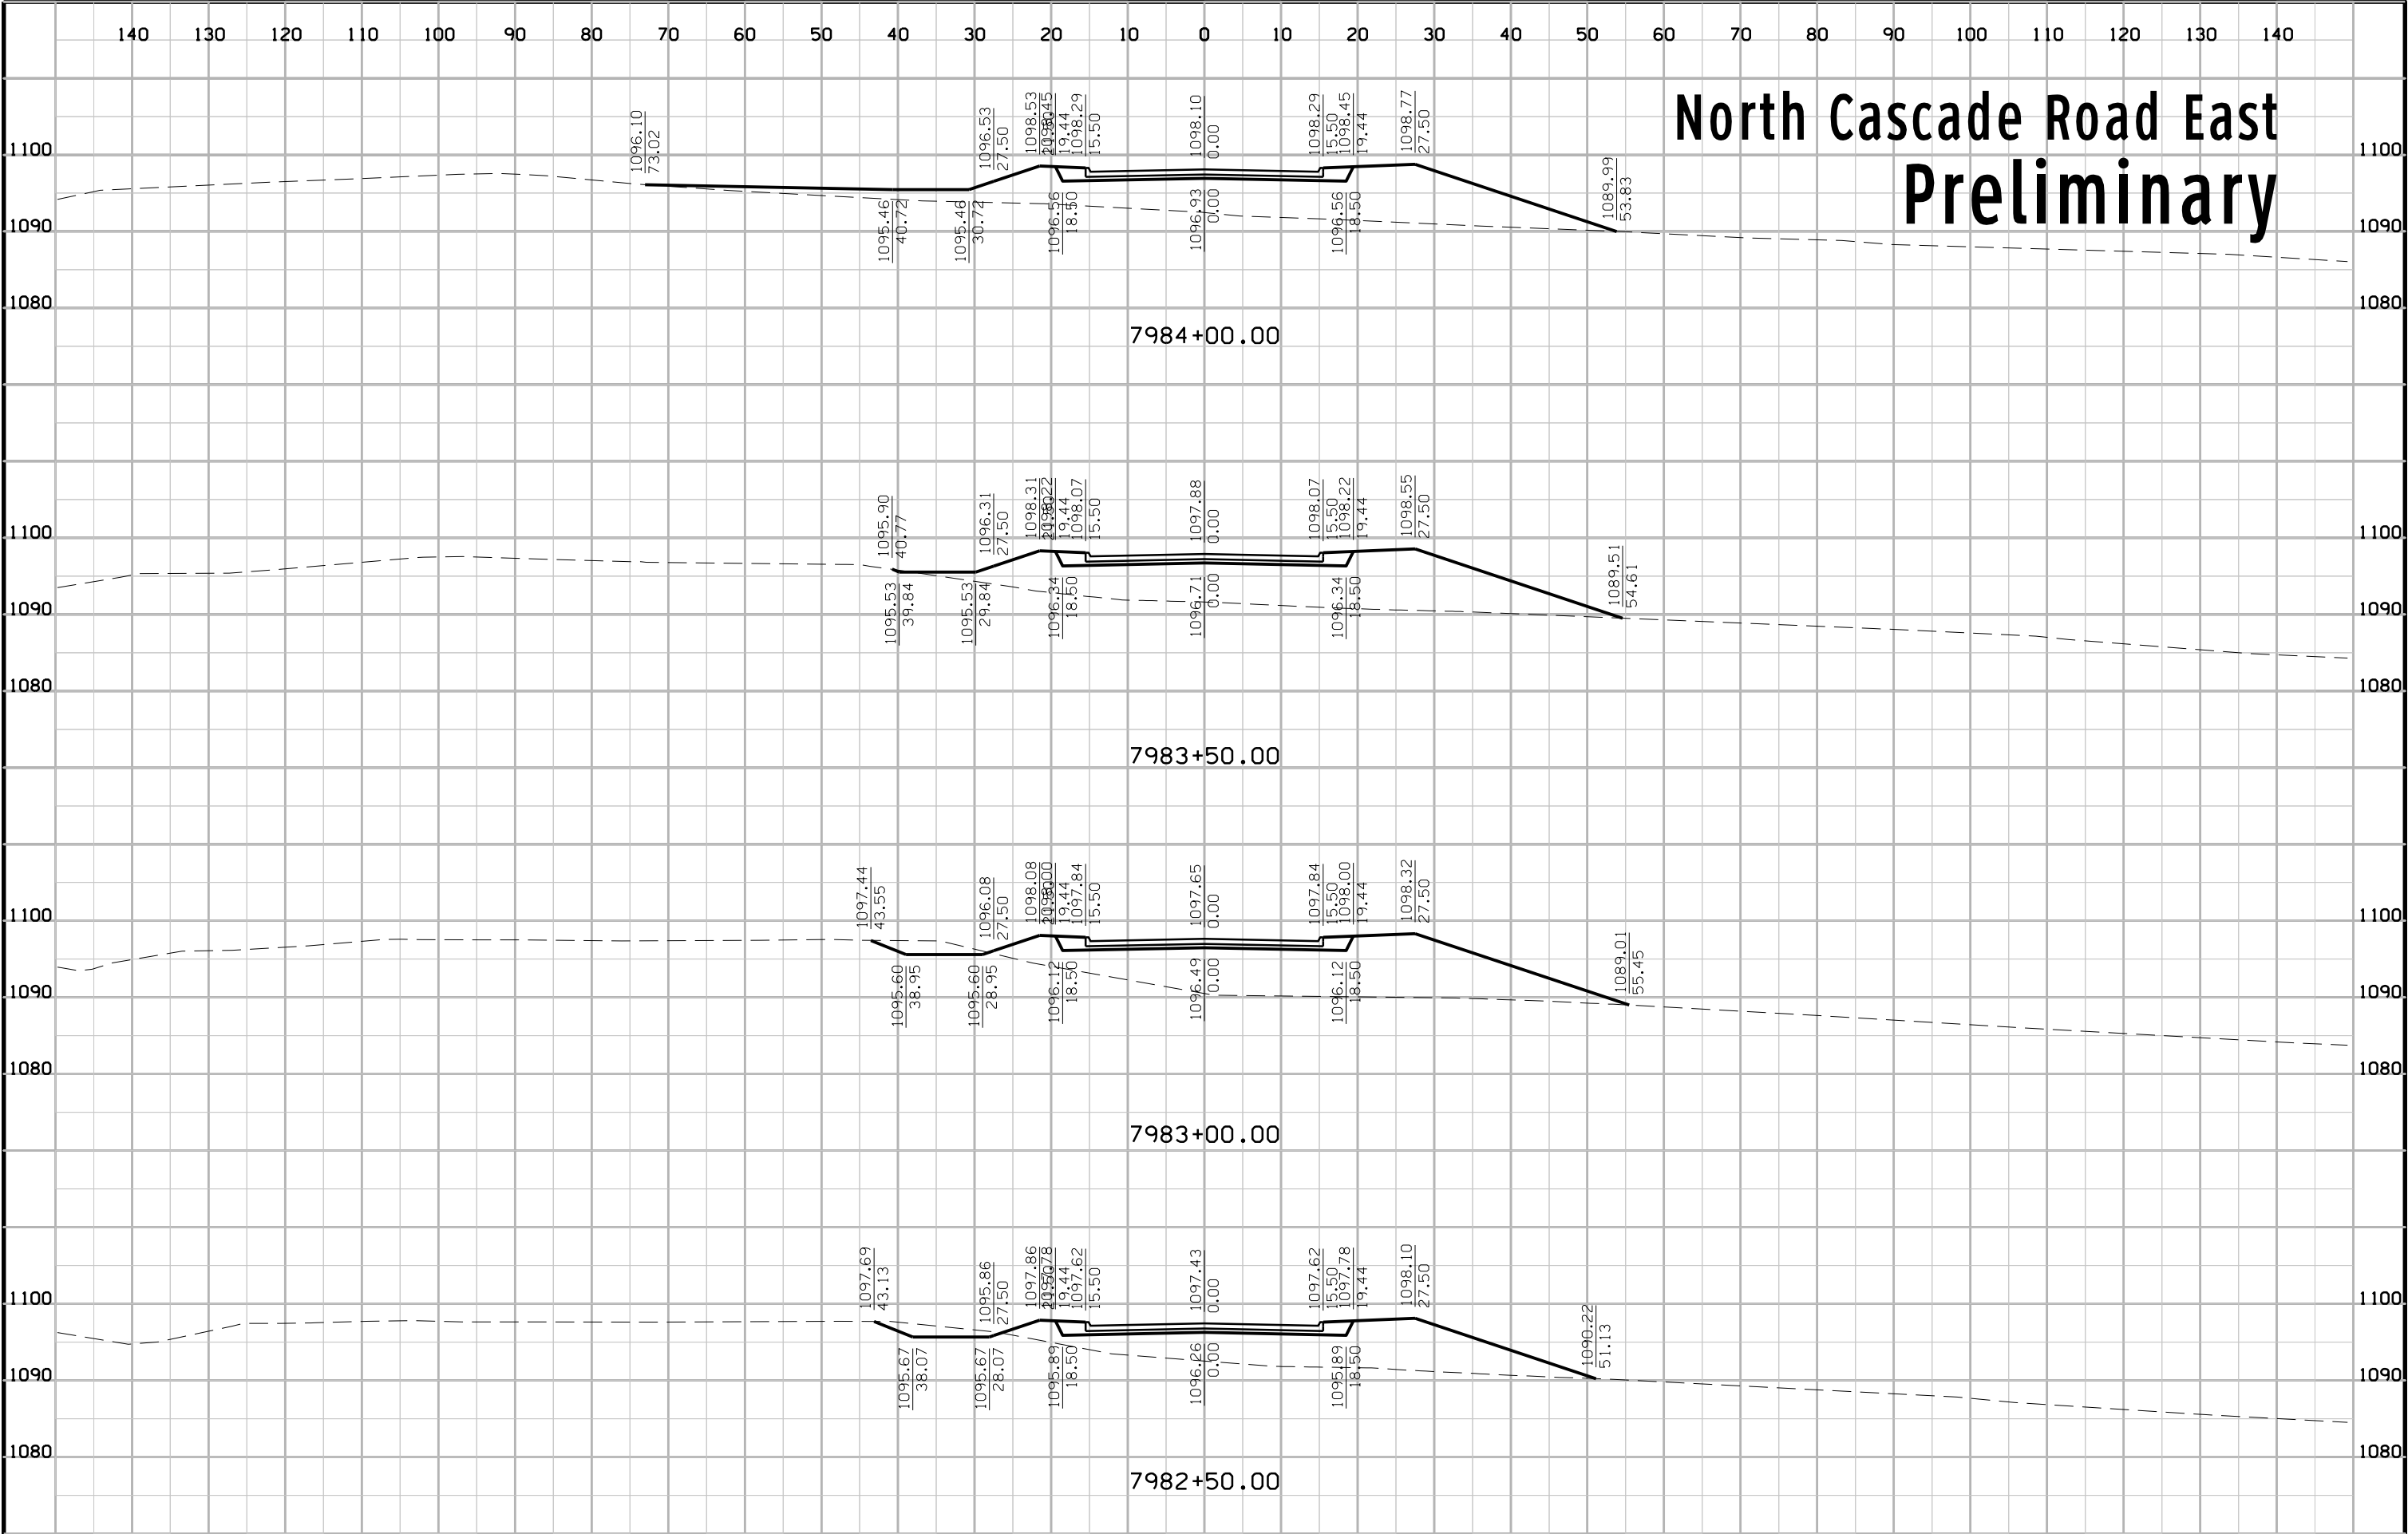

North Cascade Road East Preliminary