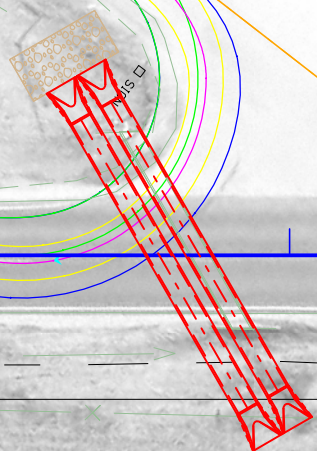

270TH ST

930

42"
C.M.P.

Y30

130

SCHOOL BUS

NOIS

NOIS

NOIS

NOIS

NOIS

T1

14

14

14

WB-50 TRUCK

130

Y30

930

270TH ST

42"
C.M.P.

35.4' R

T1

T4